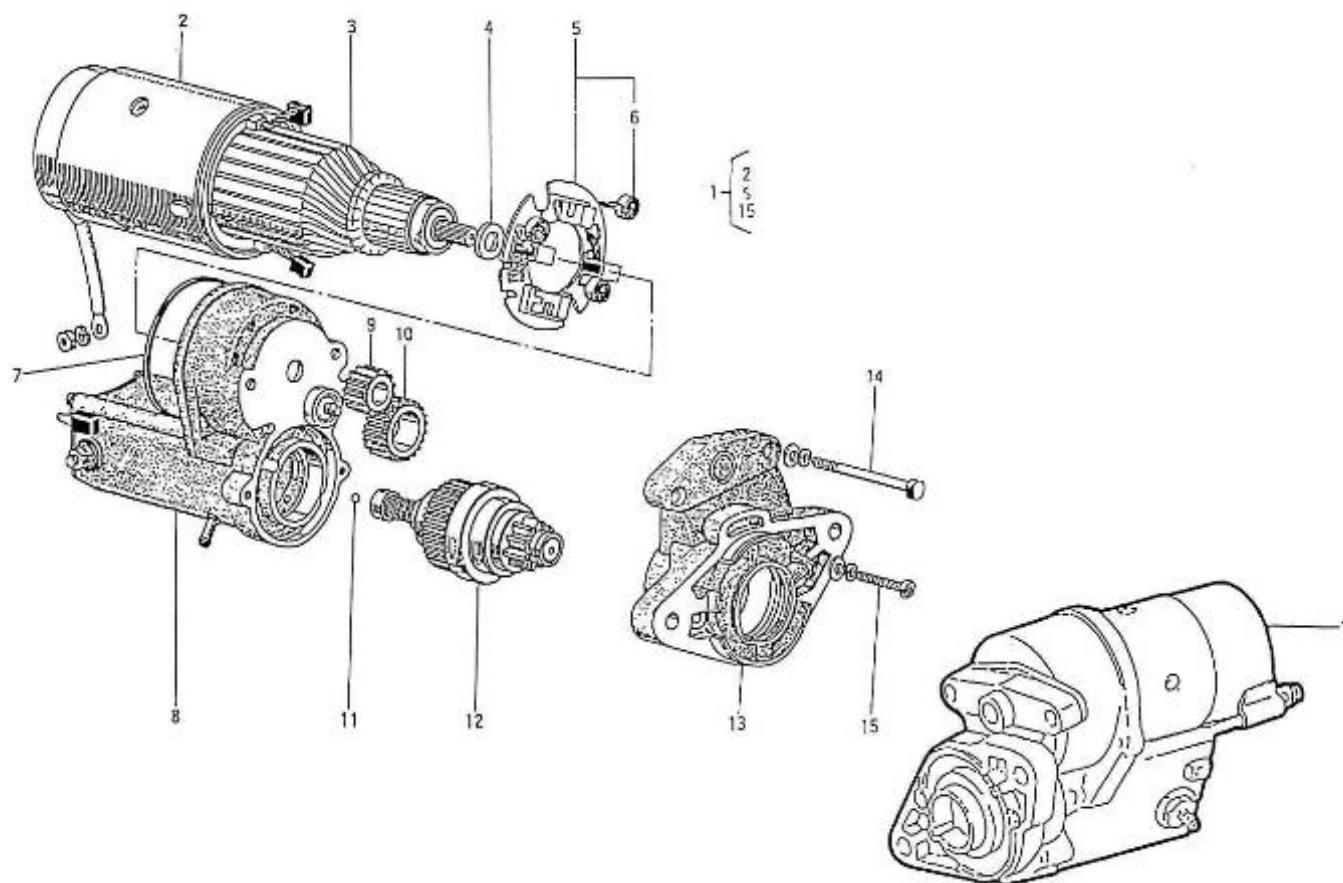

4.200HE STANDARD ENGINE / STATER - DETAILS

Part number	Item	Désignation article	Quantity
970302070	1	STARTER,MOTOR 12V 0,8KW	1
970303987	3	ROTOR,STARTER 6.280	1
970303988	4	GASKET,RING	1
970303989	5	HOLDER,BRUSH	1
970517318	6	SPRING,BRUSH	4
970303990	7	GASKET	1
970303991	8	HOLDER,MAGNETIC SWITCH	1
970303992	9	GEAR,1	1
970517313	10	GEAR,2 STARTER MOTOR 4.110	1
970517316	11	BHEARING,BALL STARTER MOTOR	1
970303994	12	PINION,SWITCH	1
970303996	14	BOLT	2
970303997	15	SCREW	2