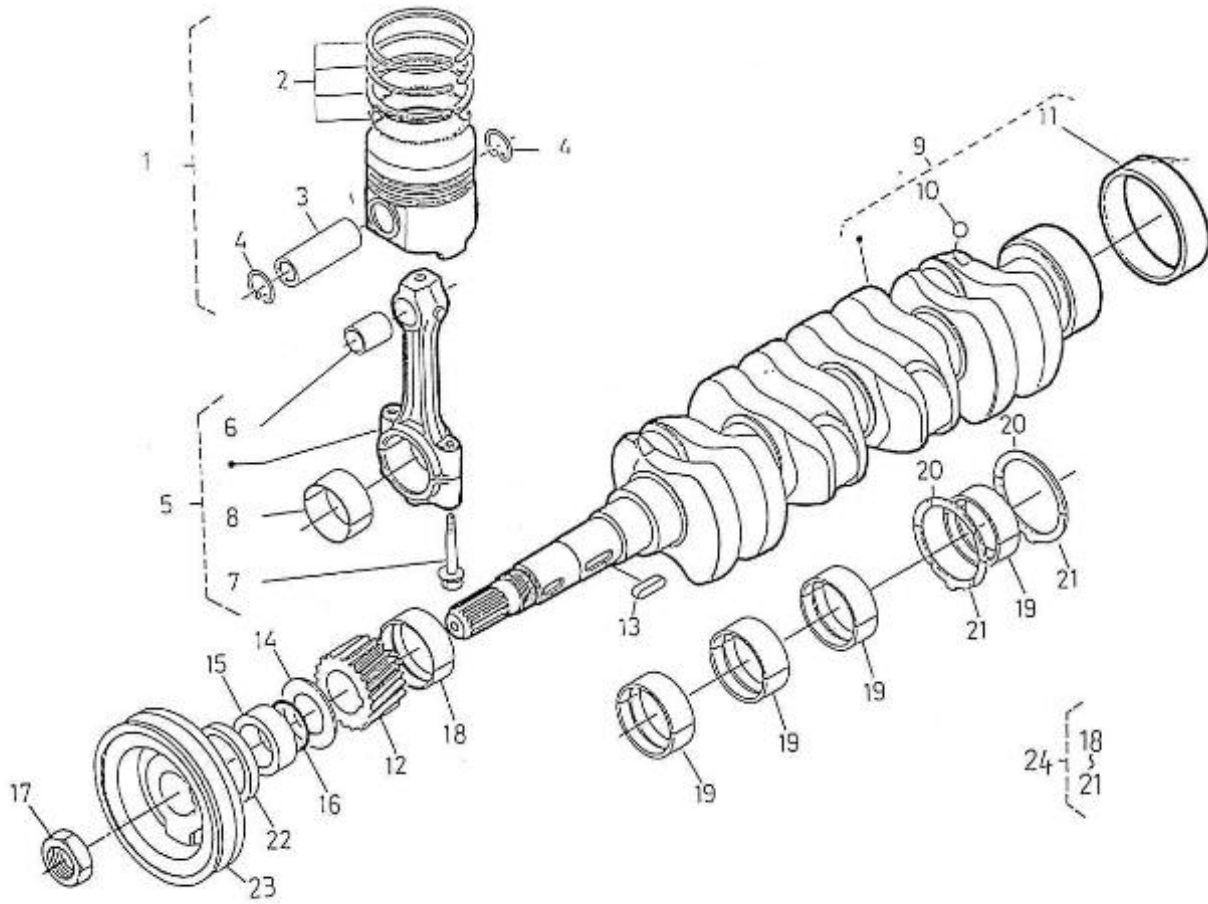

4.200HE STANDARD ENGINE / CRANKSHAFT-PISTONS

Part number	Item	Désignation article	Quantity
970307328	1	PISTON 05	4
970307528	1	PISTON	4
970307330	2	ASSY RING,PISTON 05	4
970307329	2	ASSY RING,PISTON	4
970307331	3	PIN,PISTON	4
970307332	4	CLIP,PISTON PIN	8
970307333	5	ASSY ROD,CONNECTING	4
970307334	6	BUSH,PISTON PIN	4
970301934	7	BOLT,CONN.ROD	8
970307336	8	METAL,CRANK PIN 02	4
970307335	8	METAL,CRANK PIN	4
970307337	8	METAL,CRANK PIN 04	4
970307338	9	COMP.SHAFT,CRANK	1
970302897	10	BEARING,BALL	4
970301962	11	SLEEVE,CRANKSHAFT	1
970301965	12	GEAR,CRANKSHAFT	1
970301966	13	KEY,FEATHER	1
970301967	14	SLINGER,OIL	1
970301968	15	COLLAR,CRANKSHAFT	1
970301969	16	O-RING	1
970301970	17	NUT,CRANKSHAFT	1
970301972	18	METAL,CRANKSHAFT 1	1
970307341	18	METAL,C/SHAFT 1 04	1
970302406	18	METAL,CRANKSHAFT 1 +0,2	1
970307344	19	METAL,C/SHAFT 2 04	4
970307343	19	METAL,C/SHAFT 2 02	4
970301973	19	METAL,CRANKSHAFT 2	4
970307345	20	METAL,SIDE 1-02	2
970301974	20	METAL,SIDE 1	2
970302409	21	METAL,SIDE 2 +0,2	2
970301975	21	METAL,SIDE 2	2
970302913	21	METAL,SIDE 2 +0,4	2
970301976	22	SEAL,OIL	1
970302077	23	PULLEY,CRANKSHAFT 4.190 STD.	1