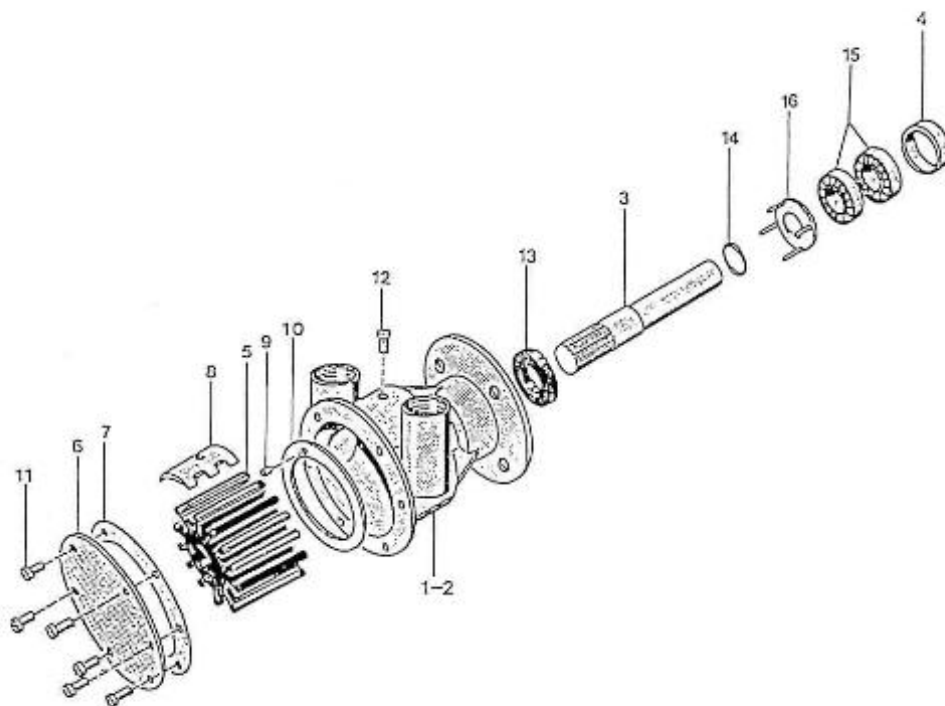

4.200HE STANDARD ENGINE / SEA WATER PUMP - DETAILS

Part number	Item	Désignation article	Quantity
970301725	1	PUMP,WATER F5B-9 4.190	1
970302154	3	SHAFT,WATER PUMP F5B-9	1
970303672	4	GUIDE,WATER PUMP F5B-9000	1
970604530	5	IMPELLER,WATER PUMP F 5B/-9	1
970303673	6	COVER,END W/PUMP F5B-9000	1
970604529	7	GASKET,F5B	1
970303674	8	CAM,WATER PUMP F5B-9000	1
970303675	9	PIN,WATER PUMP F5B-9000	1
970300891	10	PLATE,WEAR W/PUMP F5B-9000	1
970303677	11	SCREW,COVER W/PUMP F5B-9000	6
970303678	12	SCREW,CAM WATER PUMP F5B-9000	1
970614516	13	O-RING SEAL	1
970303679	14	O-RING,WATER PUMP F5B-9000	1
970770251	15	BEARING,BAIL WATER PUMP F5B-90	2
970303680	16	WASHER,WATER PUMP F5B-9000	1