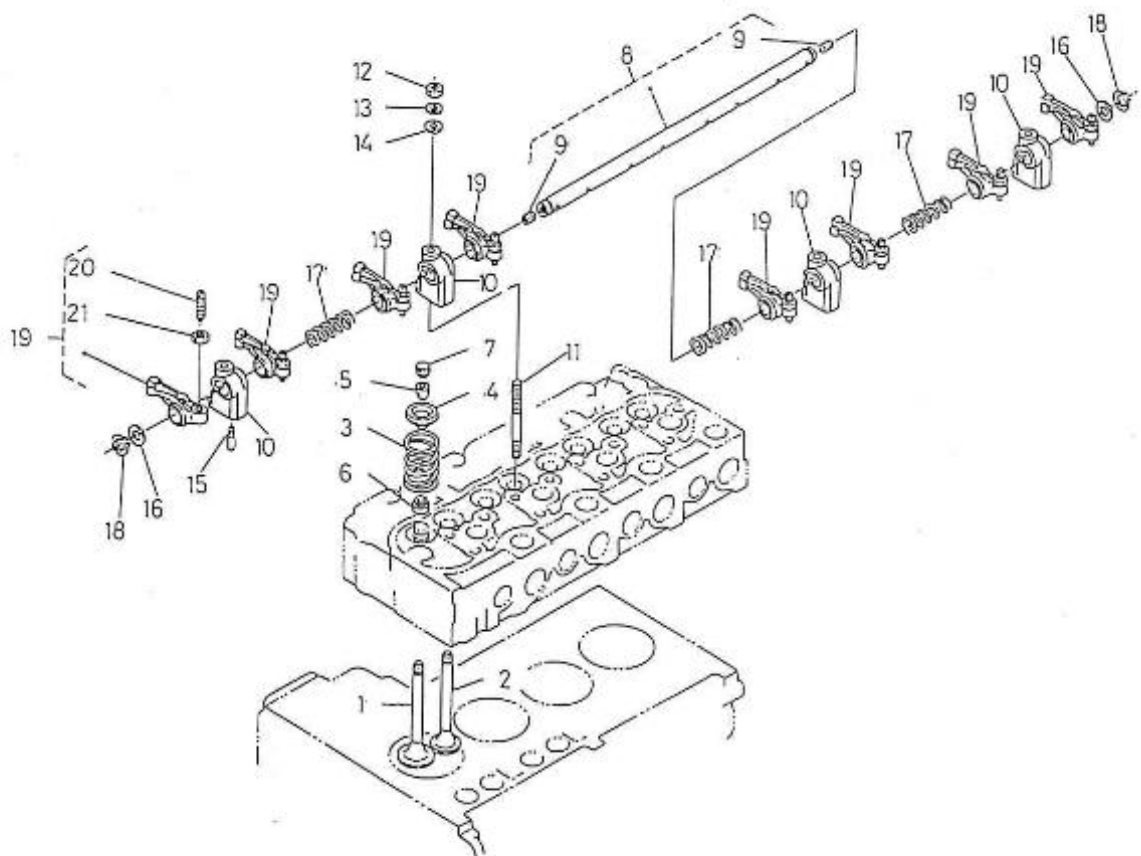

4.200HE STANDARD ENGINE / VALVES AND SPRINGS

Part number	Item	Désignation article	Quantity
970307772	1	VALVE,INLET	4
970307400	2	VALVE,EXHAUST	4
970302005	3	SPRING,VALVE	8
970302006	4	RETAINER,VALVE SPRING	8
970302007	5	COLLET,VALVE SPRING	8
970302008	6	SEAL,VALVE STEM	8
970302009	7	CAP,VALVE	8
970302010	8	SHAFT,ROCKER ARM 4.190	1
970313711	9	SCREW,SET	2
970302012	10	BRACKET,ROCKER ARM	4
970302013	11	STUD	4
970490903	12	NUT,M 8	4
970490904	13	WASHER,SPRING D 8	4
970301933	14	WASHER,PLAIN D 8	4
970302014	15	SCREW,SET	1
970302015	16	WASHER	2
970302016	17	SPRING,ROCKER ARM	3
970302017	18	CIR-CLIP,EXTERNAL	2
970307402	19	ASSY ROCKER ARM	8
970302019	20	SCREW,ADJUSTING	8
970302021	21	NUT	8