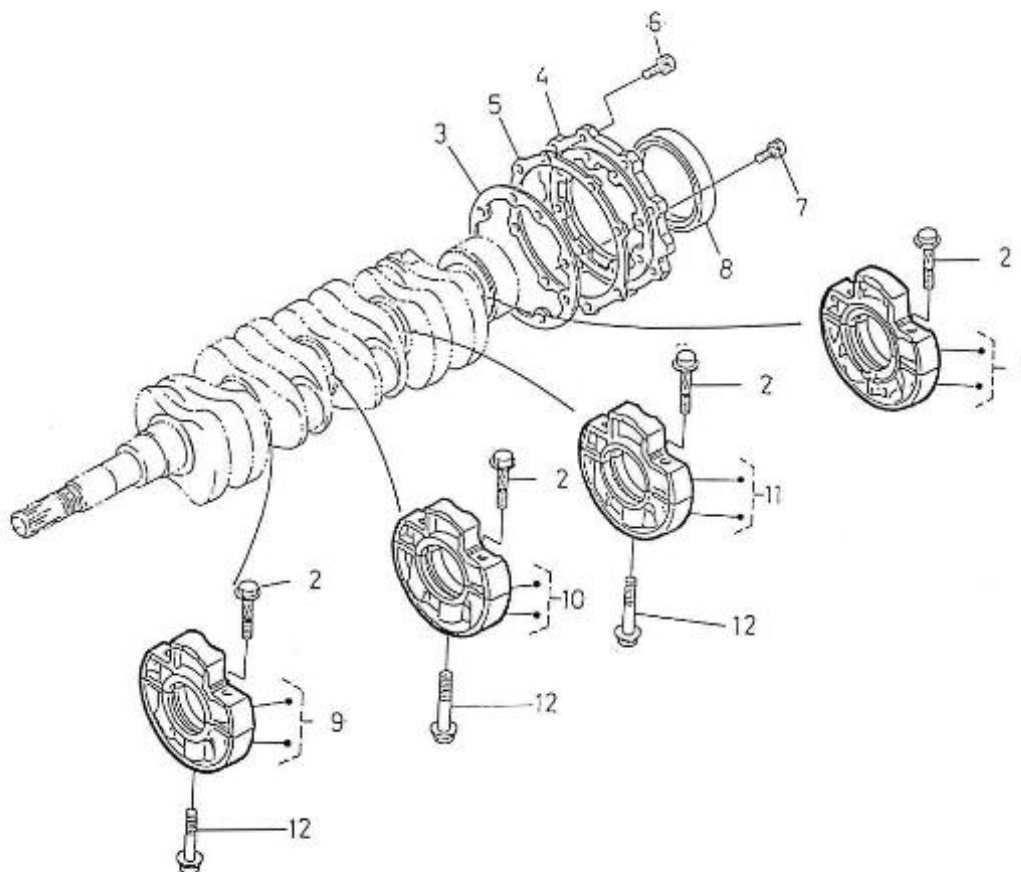

4.200HE STANDARD ENGINE / CRANKSHAFT-BEARINGS

Part number	Item	Désignation article	Quantity
970307308	1	CASE, MAIN BEARING	1
970307309	2	BOLT,BEARING CASE	8
970307310	3	GASKET,BRG.CASE NA	1
970314277	4	COVER,BEARING CASE	1
970310427	5	GASKET NA	1
970147402	6	BOLT,M 8X 25	8
970301986	7	BOLT,M 8X 28	8
970301987	8	SEAL,OIL	1
970307313	9	CASE, MAIN BEARING	1
970307314	10	CASE, MAIN BEARING	1
970307315	11	CASE, MAIN BEARING	1
970307316	12	BOLT,BEARING CASE	3