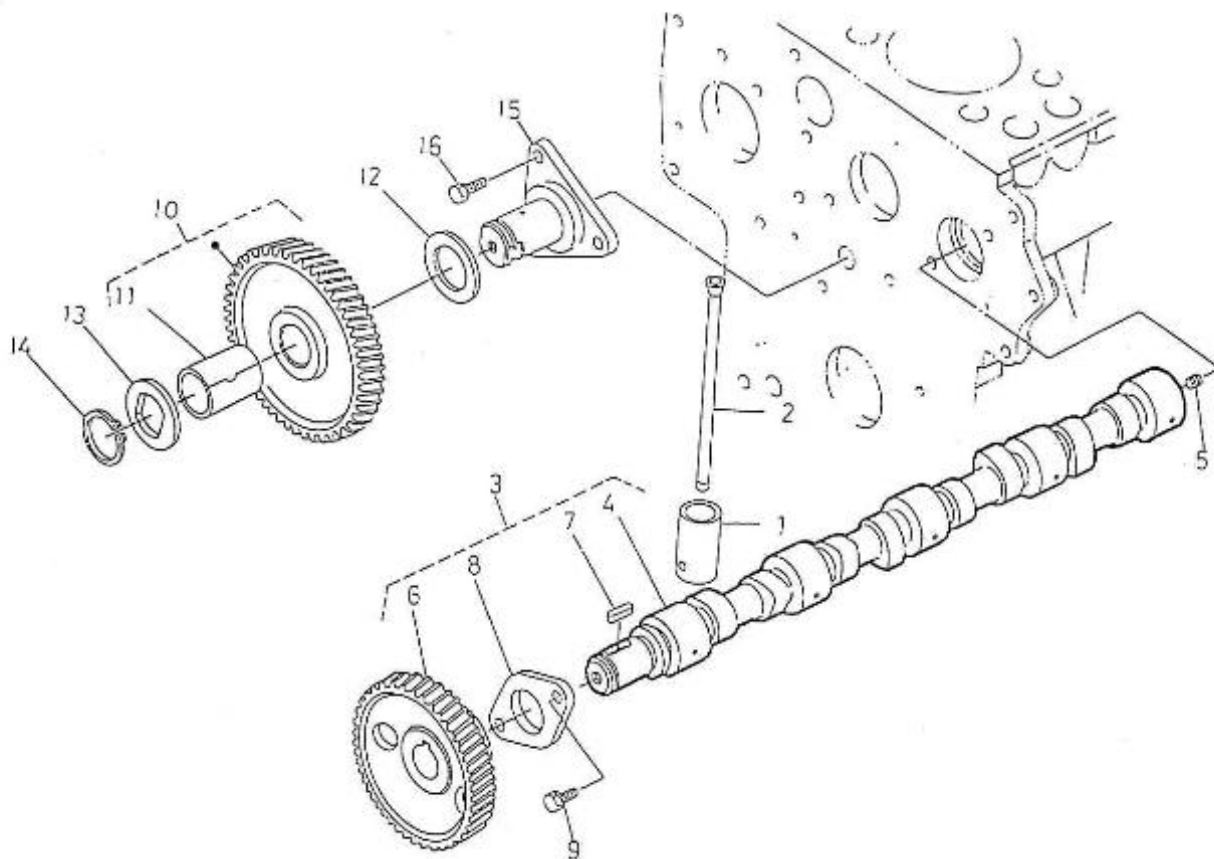

4.200HE STANDARD ENGINE / CAMSHAFT

Part number	Item	Désignation article	Quantity
970307317	1	TAPPET	8
970307318	2	ROD,PUSH	8
970307319	3	ASSY CAMSHAFT	1
970302043	5	SCREW,SET	1
970301966	7	KEY,FEATHER	1
970302045	8	STOPPER,CAMSHAFT	1
970491134	9	BOLT,M 8X 18	2
970307321	10	COMP.GEAR,IDLE	1
970307322	11	BUSH,IDLE GEAR	1
970307323	12	COLLAR	1
970307324	13	COLLAR	1
970307325	14	CIR-CLIP,EXTERNAL	1
970307326	15	SHAFT,IDLE GEAR	1
970491134	16	BOLT,M 8X 18	3