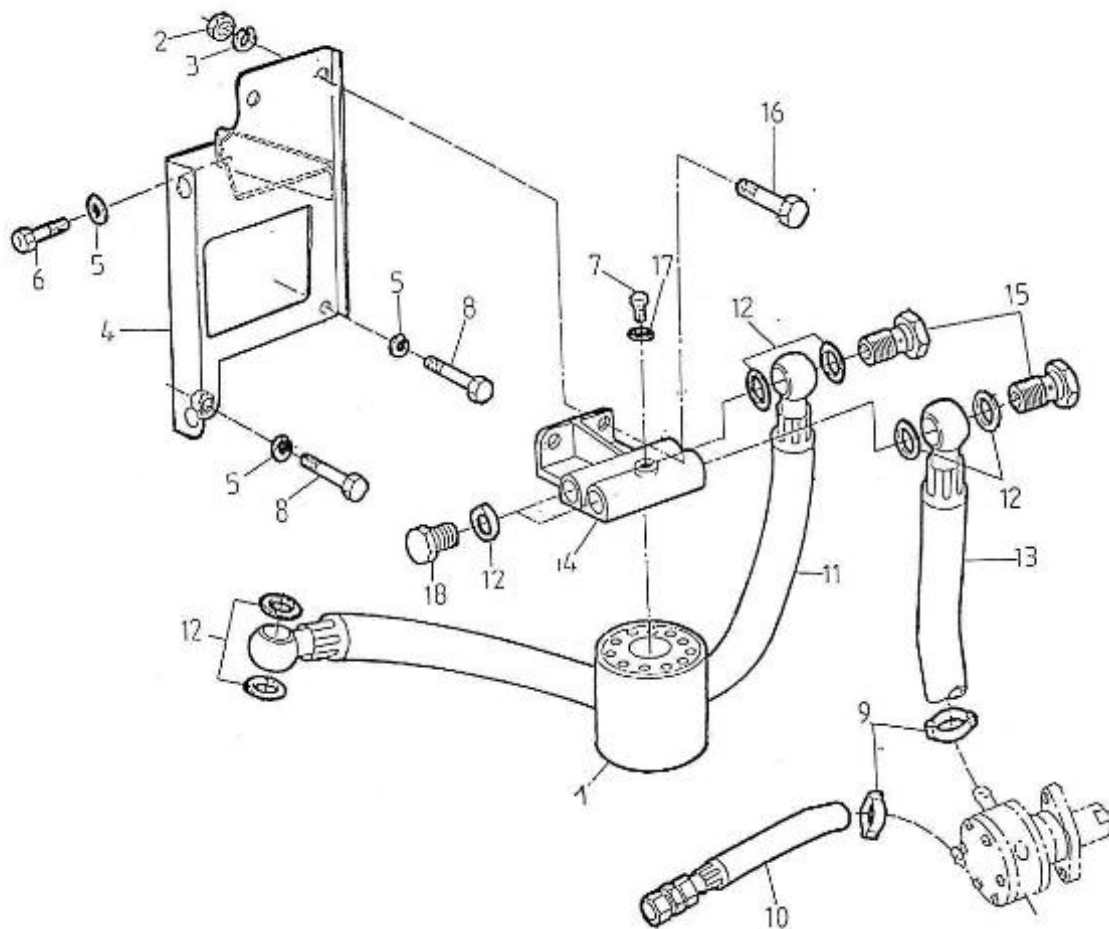

4.200HE STANDARD ENGINE / FUEL FILTER

Part number	Item	Désignation article	Quantity
970622350	1	FILTER,FUEL	1
970119143	2	NUT, M10	2
970119136	3	WASHER,SPRING D10	2
970302677	4	SUPP,FUELFILTER-OILEXTR.4.190,	1
970119138	5	WASHER,SPRING D 8	3
970498003	6	BOLT,SOCK M 8X 25	1
970832061	7	BOLT	1
970301280	8	BOLT,HEX M 8X 90	2
970439306	9	CLAMP	2
970302330	10	HOSE,FUEL SUPPLY CPL.	1
970301850	11	HOSE,FUEL INJ.PUMP CPL.	1
970300306	12	GASKET,RING D14	8
970301849	13	HOSE,FUEL SUPPLY CPL.	1
970302494	14	SUPPORT,FUEL FILTER ELEMENT H-	1
970432515	15	BOLT,BANJO M14X1,5	2
970635508	16	BOLT,HEX M10X 25	2
970300288	17	GASKET,M8	1
970875506	18	PLUG	2
970307396	19	PUMP,FUEL FEED	1