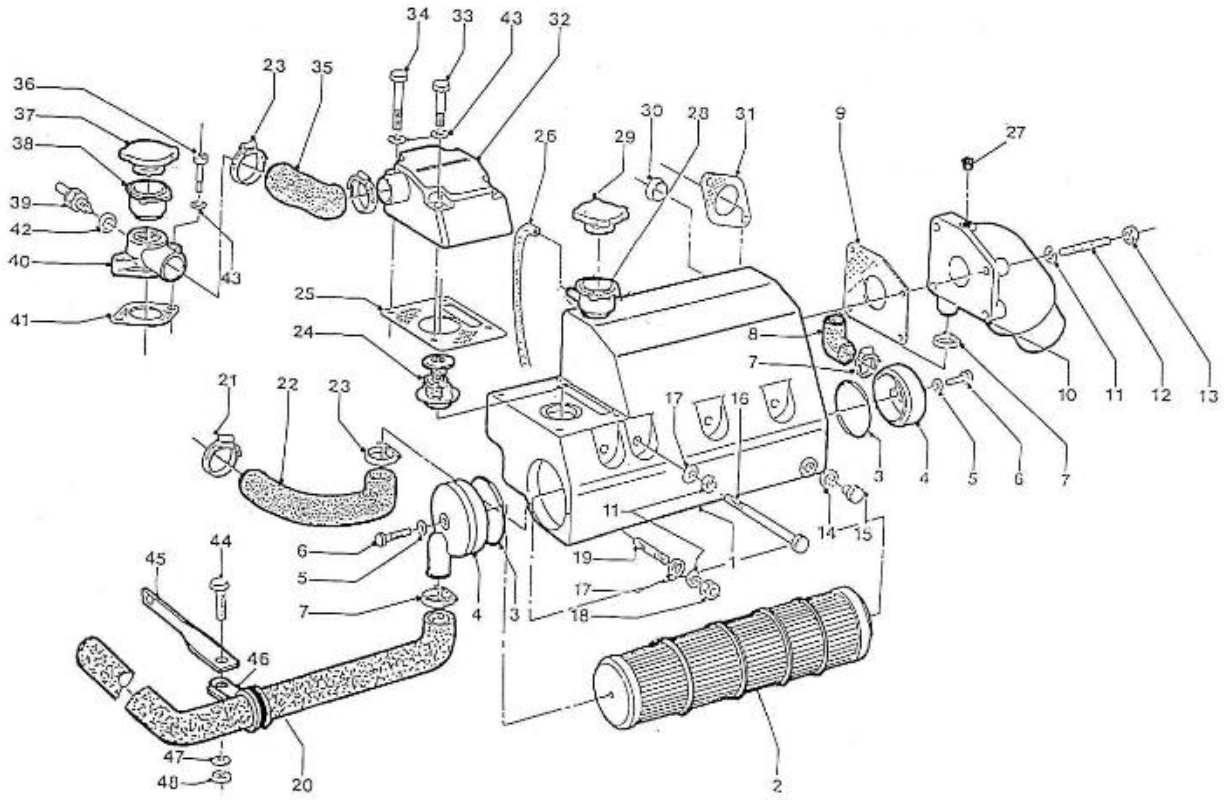

4.200HE STANDARD ENGINE / HEAT EXCHANGER

Part number	Item	Désignation article	Quantity
970307713	2	TUB STACK	1
970301719	3	O-RING,68,00X4,00	2
970307714	4	COVER	2
970300288	5	GASKET,M8	2
970301263	6	BOLT,M 8X 45 -A2-	2
970604526	7	CLAMP,HOSE 22-32	4
970301713	8	HOSE,ELBOW COVER HEATEX.4.190	1
970301710	9	GASKET,MIXER 4.190	1
970301706APR	10	MIXER	1
970119138	11	WASHER,SPRING D 8	12
970300080	12	STUD,M 8X 25	4
970027322	13	NUT,M 8	4
970300306	14	GASKET,RING D14	1
970875506	15	PLUG	1
970301703	16	BOLT,HEX M 8X160	4
970119138	17	WASHER,SPRING D 8	8
970027322	18	NUT,M 8	4
970300374	19	STUD,M 8X 30	4
48325012	20	HOSE	1
970604533	21	CLAMP,HOSE 32-44	1
970301718	22	HOSE,WATER RETURN D32-34	1
970300922	23	CLAMP,HOSE 26-38	3
970307282	24	THERMOSTAT	1
970301408	25	GASKET,THERMOSTAT COVER	1
970300077	26	HOSE,D 8 L= 450	1
970307265	27	PLUG,HEX 1/8	1
970300834	28	FILLING,NECK WATER	1
970604614	29	CAP,FILLING 0, 7 DOUBLE SEAL	1
970494517	30	CAP,FREEZE	2
970302169	31	GASKET,EXHAUST MANIFOLD 4.190-	4
970301403	32	COVER,THERMOSTAT	1
970300409	33	BOLT,HEX M 8X 55	2
970300261	34	BOLT,HEX M 8X 80	2
970301714	35	HOSE,D32 COVER THERMO.4.190	1
970635916	36	BOLT,SOCK M 8X 35	2
970604614	37	CAP,FILLING 0, 7 DOUBLE SEAL	1
970301734	38	FILLING,NECK CPL.4.190	1
970851602	39	WATER TEMPERATURE SENDER	1
970301711	40	FLANGE,WATER INTAKE 4.190	1
970301730	41	GASKET,FLANGE	1
970300306	42	GASKET,RING D14	1
970119139	43	WASHER,CORRUGATED D8	6
970439910	44	BOLT,HEX M 6X 16	1
970302233	45	SUPPORT,PIPE CLAMP	1
970304072	46	CLAMP	1
970119149	47	WASHER, SPRING D 6	1