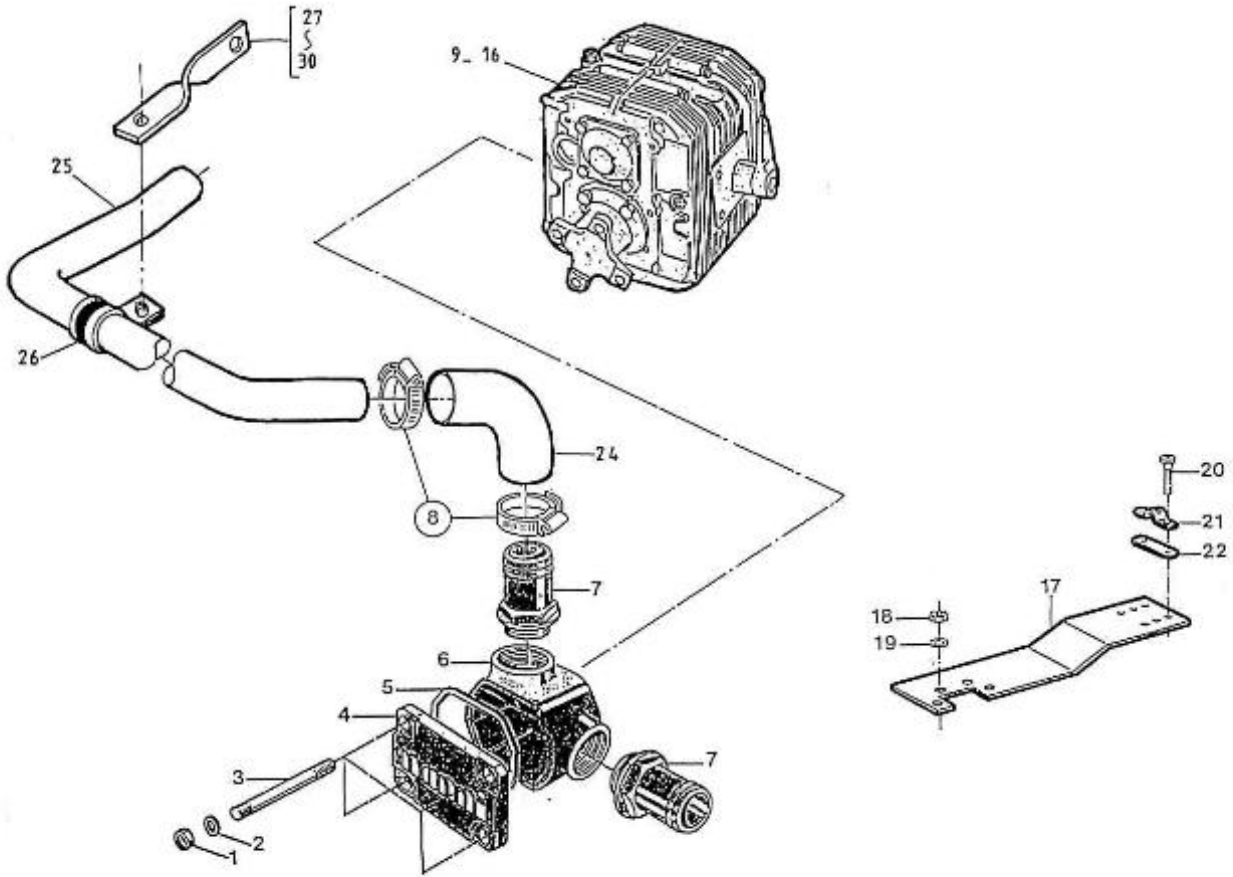

4.200HE STANDARD ENGINE / GEAR BOX

Part number	Item	Désignation article	Quantity
970027322	1	NUT,M 8	4
970119139	2	WASHER,CORRUGATED D8	4
970304053	3	STUD	4
970632006	4	COVER,OIL COOLER HBW250	1
970632002	5	GASKET,OIL COOLER HBW250	1
970574550	6	HOUSING,OIL COOLER 4.240-5.300	1
970892303	7	SOCKET,HOSE	2
970300922	8	CLAMP,HOSE 26-38	2
970776330	9	GEARBOX ZF15 M 1.88 S.FL.	1
970307530	10	GEARBOX ZF12 M 2.63	1
970777110	11	GEARBOX ZF25 M 1.88R	1
970777115	12	GEARBOX ZF25 M 2.74	1
970776343	13	ZF15 MA 1.88R	1
970776342	14	GEAR BOX ZF15 MA 2.63	1
970776340	15	GEARBOX ZF 15 MIV 2.13R	1
970776335	16	GEARBOX	1
970300373	17	SUPPORT,CONTROL HBW	1
970027322	18	NUT,M 8	2
970119139	19	WASHER,CORRUGATED D8	2
970300317	20	BOLT,HEX M 5X 16	2
QCC33010TF	21	THREADING COLLAR JACKET 33C	1
QCC33014TF	22	COUNTER PLATE 33/43C	1
970835020	23	CLAMP	1
970302630	24	HOSE	1
970307225	25	PIPE	1
970304071	26	CLAMP	1
970439910	27	BOLT,HEX M 6X 16	1
970635460	28	NUT,M 6	1
970302233	29	SUPPORT,PIPE CLAMP	1
970119149	30	WASHER, SPRING D 6	1
970830123	31	STRAP	1