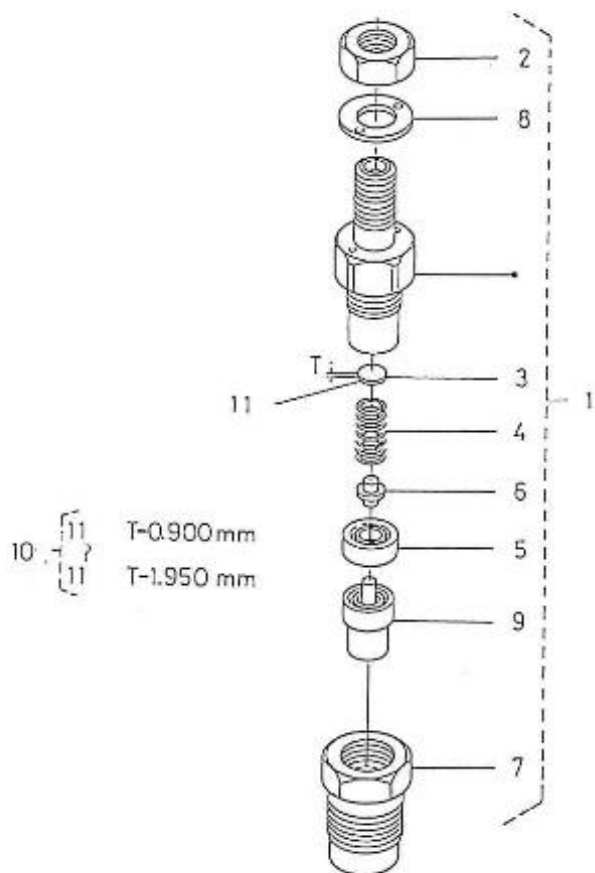

4.200HE STANDARD ENGINE / INJECTION NOZZLE

Part number	Item	Désignation article	Quantity
970307760	1	KIT,NOZZLE HOLDER	4
970142175	2	NUT,NOZZLE INJ.	4
970302825	3	SPACER,ADJ.NOZZLE STD. 0.900	4
970142171	4	SPRING,NOZZLE FUEL	4
970142173	5	PIECE,DISTANCE NOZZLE INJ.	4
970142170	6	ROD,PUSH NOZZLE FUEL	4
970307595	7	NUT	4
970302826	8	WASHER,NOZZLE INJ.	4
970307766	9	PIECE,NOZZLE	4
970142200	10	SET,SPACER NOZZLE	4
970302825	11	SPACER,ADJ.NOZZLE STD. 0.900	4