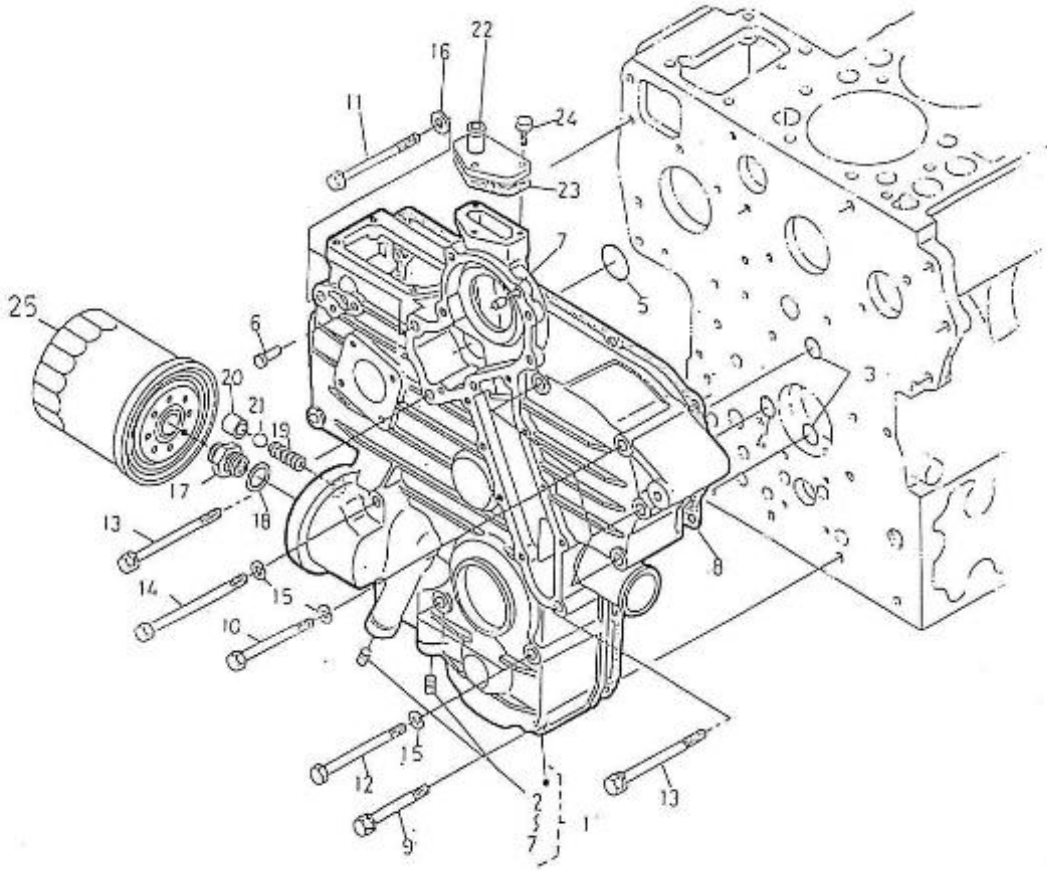

4.200HE STANDARD ENGINE / TIMING GEAR CASE

Part number	Item	Désignation article	Quantity
970307304	1	ASSY CASE,GEAR	1
970140202	2	PLUG, SOCK	2
970301922	3	O-RING	2
970302696	4	O-RING	1
970301923	5	O-RING	1
970490204	6	PIN,TIMING COVER	1
970301908	7	PIN,CYLINDRICAL	2
970301925	8	GASKET,TIMING CASE 4.190	1
970301926	9	BOLT,M 8X 60	2
970301927	10	BOLT,M 8X 70	5
970301280	11	BOLT,HEX M 8X 90	2
970301928	12	BOLT,M 8X 80	24
970301929	13	BOLT	2
970301930	14	BOLT,M 8X 95	2
970490904	15	WASHER,SPRING D 8	13
970301933	16	WASHER,PLAIN D 8	1
970302072	17	NIPPLE	1
970302073	18	GASKET,RING	1
970302074	19	SPRING	1
970302075	20	SEAT,VALVE	1
970302076	21	BEARING,BALL	1
970301931	22	FLANGE,WATER RETURN	1
970301932	23	GASKET,FLANGE W/RETURN	1
970491536	24	BOLT,M 6X 20	3
970603003	25	FILTER,ELEMENT OIL 4.180/90	1