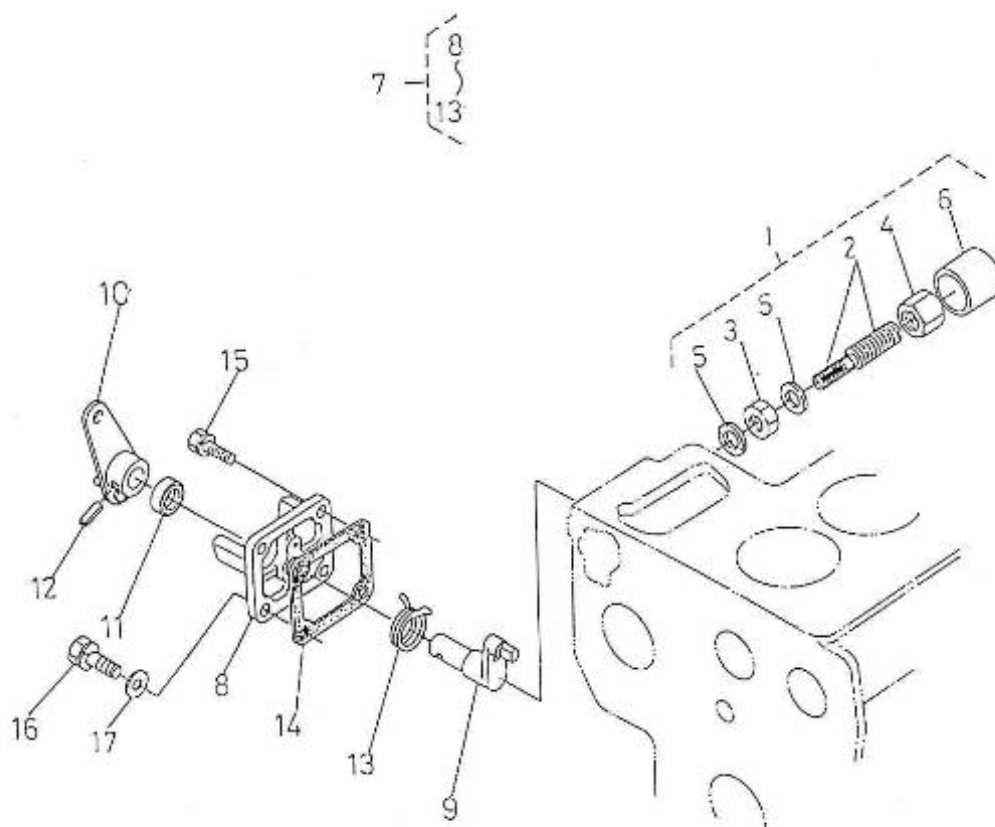

4.200HE STANDARD ENGINE / REGULATOR ADJUSTMENT

Part number	Item	Désignation article	Quantity
970307354	1	APPARATUS,IDLING	1
970307356	2	ASSY BOLT,ADJUSTING	1
970303906	3	NUT	1
970307355	4	NUT,CAP	1
970491131	5	WASHER,SEAL	2
970302069	6	CAP	1
970307357	7	ASSY LEVER,ENG.STOP	1
970307358	8	COVER,INJECTION PUMP	1
970307359	9	SHAFT,LEVER	1
970307360	10	LEVER,ENGINE STOP	1
970302861	11	SEAL,OIL	1
970151130	12	PIN,SPRING RETAINER	1
970307361	13	SPRING,RETURN	1
970310448	14	GASKET,PUMP COVER NA	1
970490143	15	BOLT,M 6X 18	2
970141537	16	BOLT, M6X22	2
970141326	17	WASHER, PLAIN D6	2