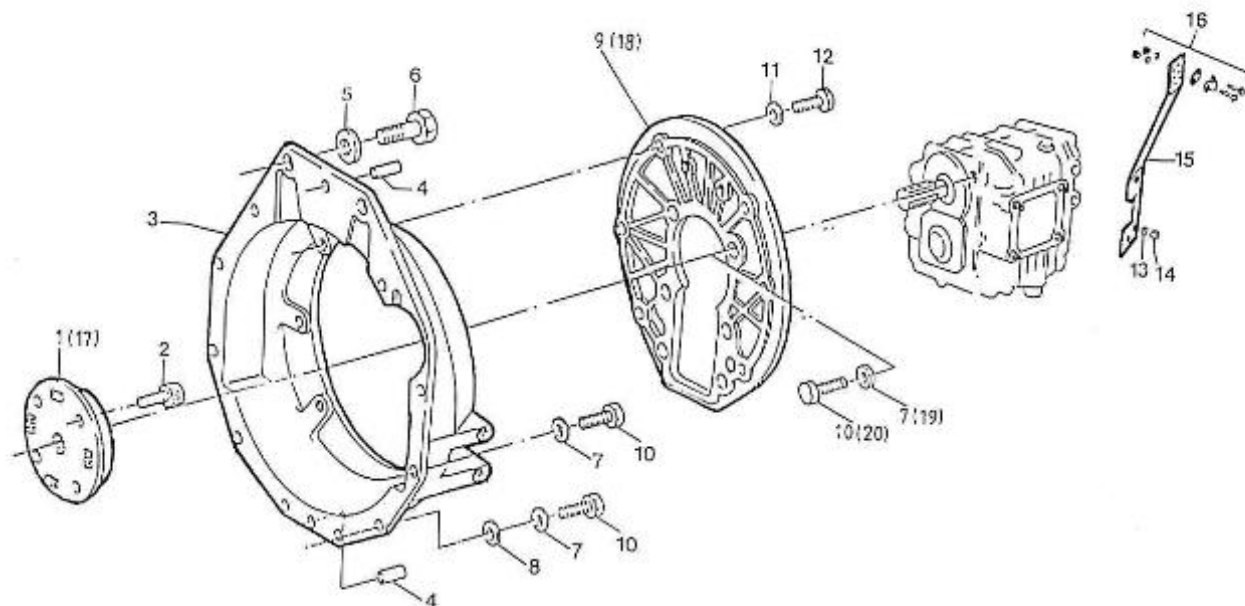

4.200HE STANDARD ENGINE / GEAR BOX FLANGE

Part number	Item	Désignation article	Quantity
970776350	1	DAMPERPLATE	1
970119147	2	BOLT, SOCK M 6X12	8
970301628H	3	CARTER VOLANT 4.220-5.280	0
970302149	4	PIN,CYLINDRICAL D10X 20	2
970647606	5	WASHER,CORRUGATED D12	2
970301736	6	BOLT,HEX M12X1,25X 30	2
970119139	7	WASHER,CORRUGATED D8	16
970119138	8	WASHER,SPRING D 8	2
970301709	9	PLATE,ADAPTOR HBW50-100-150	1
970119141	10	BOLT,HEX M8X 20	16
970119137	11	WASHER,CORRUGATED D10	6
970635508	12	BOLT,HEX M10X 25	6
970119139	13	WASHER,CORRUGATED D8	2
970027322	14	NUT,M 8	2
970300373	15	SUPPORT,CONTROL HBW	1
970835020	16	CLAMP	1
970776650	17	DAMPERPLATE	1
970302342	18	PLATE,ADAPTOR -HBW250-	1
970119137	19	WASHER,CORRUGATED D10	6
970635508	20	BOLT,HEX M10X 25	6