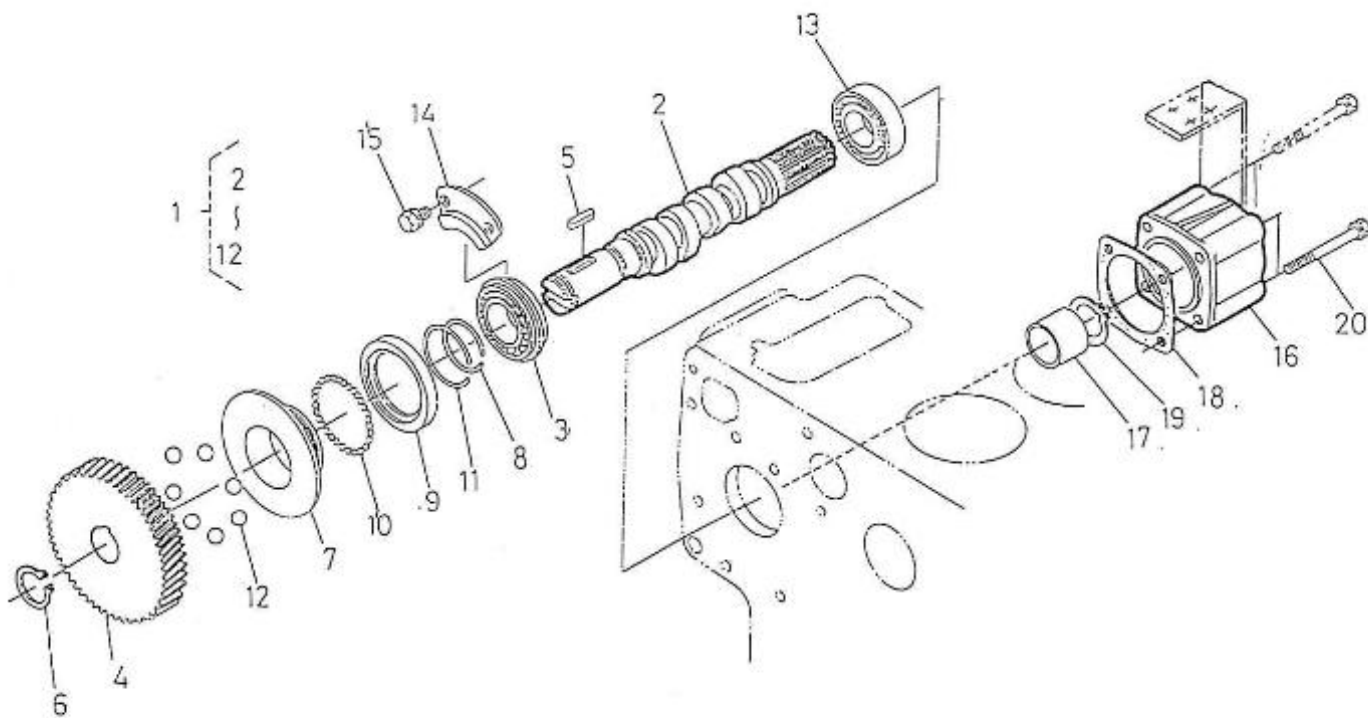

4.200HE STANDARD ENGINE / CAMSHAFT INJECTION PUMP

Part number	Item	Désignation article	Quantity
970307349	1	ASSY FUEL CAMSHAFT	1
970312500	3	BEARING, BALL	1
970307351	4	GEAR,INJECTION PUMP	1
970312501	5	KEY, FEATHER	1
970302097	6	CIR-CLIP,EXTERNAL	1
970307352	7	SLEEVE,GOVERNOR	1
970302099	8	CIR-CLIP,GOVERNOR SLEEVE	1
970303929	9	CASE,GOVERNOR BALL	1
970492130	10	BEARING,BALL FUEL CAMSHAFT	39
970302100	11	CIR-CLIP,GOVERNOR BALL CASE	1
970303930	12	BEARING,BALL	7
970302105	13	BEARING,CASE	1
970302106	14	STOPPER,FUEL CAMSHAFT	1
970313311	15	BOLT	2
970303931	16	COVER,FUEL CAMSHAFT	1
970302064	17	BUSHING,COVER CAMSHAFT	1
970310513	18	GASKET	1
970302066	19	CIR-CLIP,EXTERNAL	1
970307353	20	BOLT	2