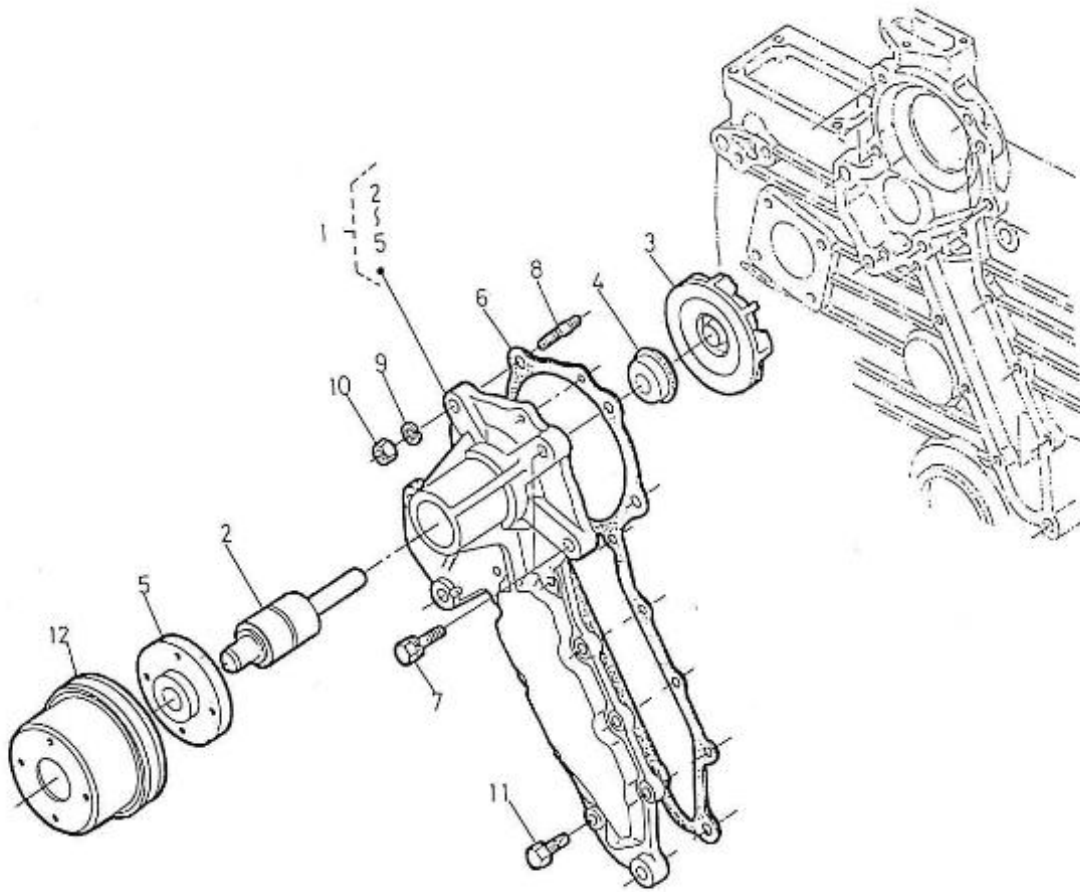

4.200HE STANDARD ENGINE / FRESH WATER PUMP

Part number	Item	Désignation article	Quantity
970302110	1	PUMP,F/WATER CPL.4.190	1
970302109	2	BEARING,SHAFT W/PUMP	1
970302111	3	IMPELLER,F/WATER PUMP 4.190	1
970302112	4	SEAL,MECHANICAL F/W.PUMP	1
970302113	5	FLANGE,F/WATER PUMP	1
970302117	6	GASKET,WATER PUMP 4.190	1
970301986	7	BOLT,M 8X 28	2
970302118	8	STUD	2
970490904	9	WASHER,SPRING D 8	2
970490903	10	NUT,M 8	2
970490119	11	BOLT,M 6X 18	8
970307398	12	PULLEY	1