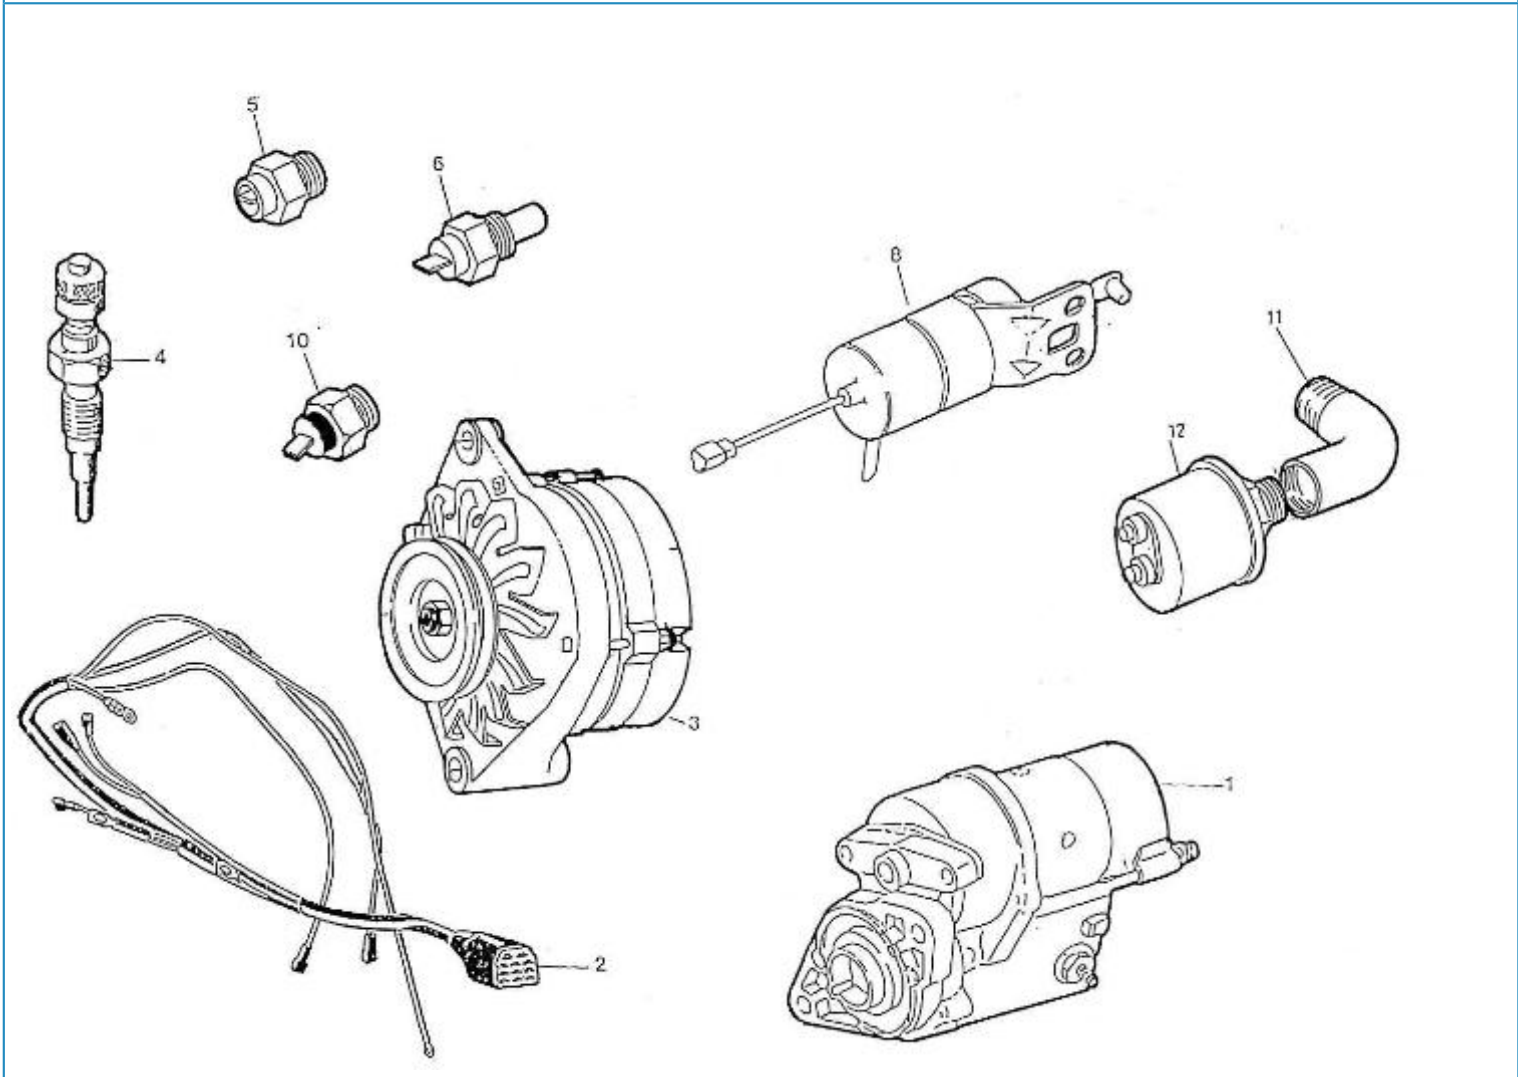

4.200HE STANDARD ENGINE / ELECTRICAL EQUIPMENTS

Part number	Item	Désignation article	Quantity
970302070	1	STARTER,MOTOR 12V 0,8KW	1
970302661D	2	WIRING	1
970307522	3	ALTERNATOR,14V-60A	1
970307393	4	GLOW PLUG	1
970304054	5	TEMPERATURE SWITCH 1/8 1P 97	1
970851602	6	WATER TEMPERATURE SENDER	1
970307362	8	SOLENOID,STOP	1
970851700	10	SWITCH,OIL	1
970493207	11	ELBOW,1/8X10X1,5MF	1
48201143	12	OIL PRESSURE SENDER	1