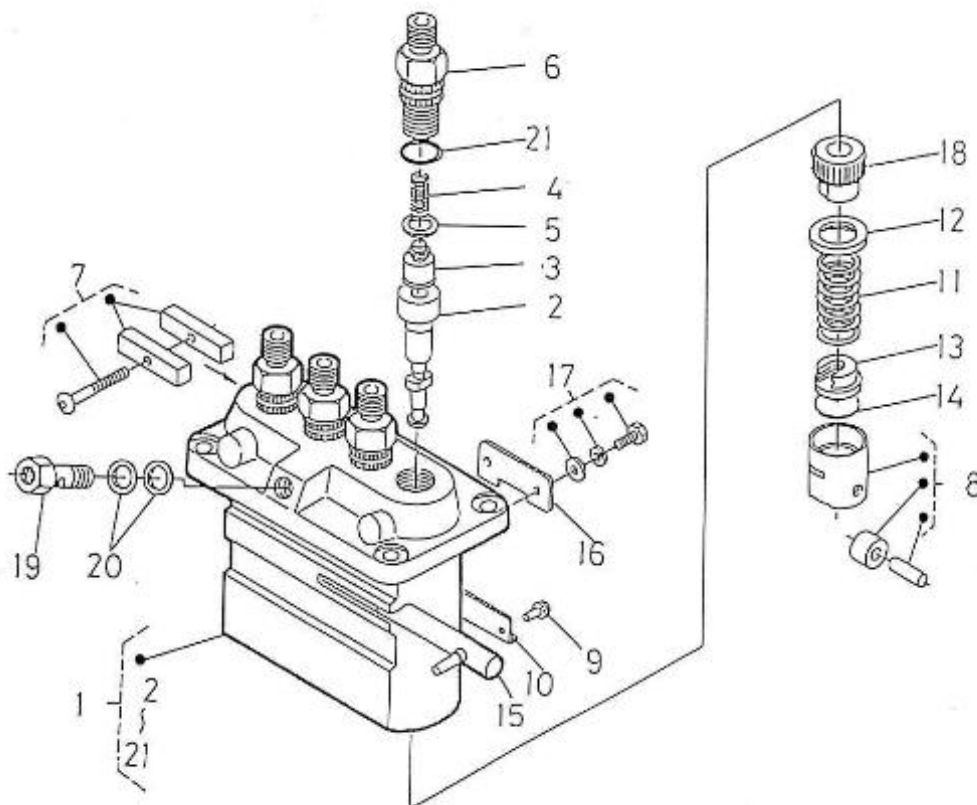

4.200HE STANDARD ENGINE / INJECTION AND FEED PUMPS

Part number	Item	Désignation article	Quantity
970307367	1	ASSY PUMP,INJECTION	1
970307369	2	ASSY PLUNGER	4
970307370	3	VALVE,DELIVERY	4
970307371	4	SPRING,DELIV.VALVE	4
970303971	5	GASKET,RING	4
970307372	6	HOLDER,DELIV.VALVE	4
970307373	7	ASSY LOCK PLATE	2
970303985	8	TAPPET,INJ.PUMP CPL.	4
970307374	9	PIN,TAPPET GUIDE	4
970307375	10	PLATE	2
970303982	11	SPRING,PLUNGER	4
970303981	12	SEAT,SPRING -UPPER-	4
970307752	13	SEAT,SPRING	4
970303984	14	SHIM	4
970307376	15	RACK,CONTROL	1
970303968	16	PLATE,ADJUSTING	3
970303969	17	BOLT	3
970303980	18	SLEEVE,CONTROL	4
970302107	19	SCREW,INJ.PUMP	1
970307379	20	WASHER,NIPPLE	2
970307822	21	O RING	4