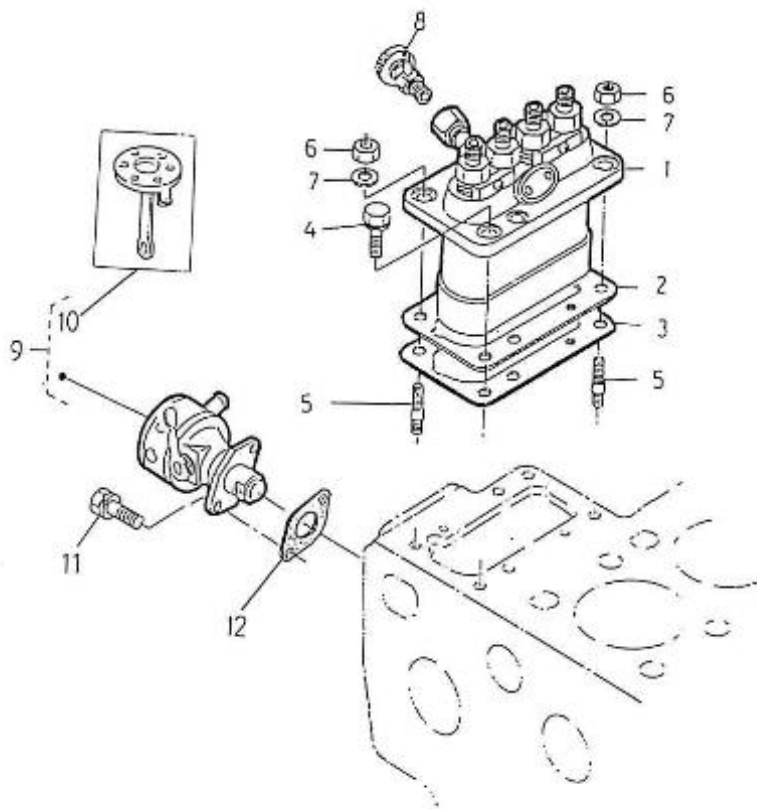

4.200HE STANDARD ENGINE / INJECTION AND FEED PUMP

Part number	Item	Désignation article	Quantity
970307367	1	ASSY PUMP,INJECTION	1
970302086	2	SHIM,INJECTION PUMP 4.190	1
970302412	3	SHIM,INJECTION PUMP 0.45	1
970492138	4	BOLT,M 8X 22	4
970300103	5	STUD,M 8X 20	2
970490903	6	NUT,M 8	2
970490904	7	WASHER,SPRING D 8	2
970307368	8	ASSY COCK,JET START	1
970307396	9	PUMP,FUEL FEED	1
970307110	10	COMP.DIAPHRAGM NA	1
970491117	11	BOLT,M 6X 16	2
970492512	12	GASKET,FUEL PUMP	1