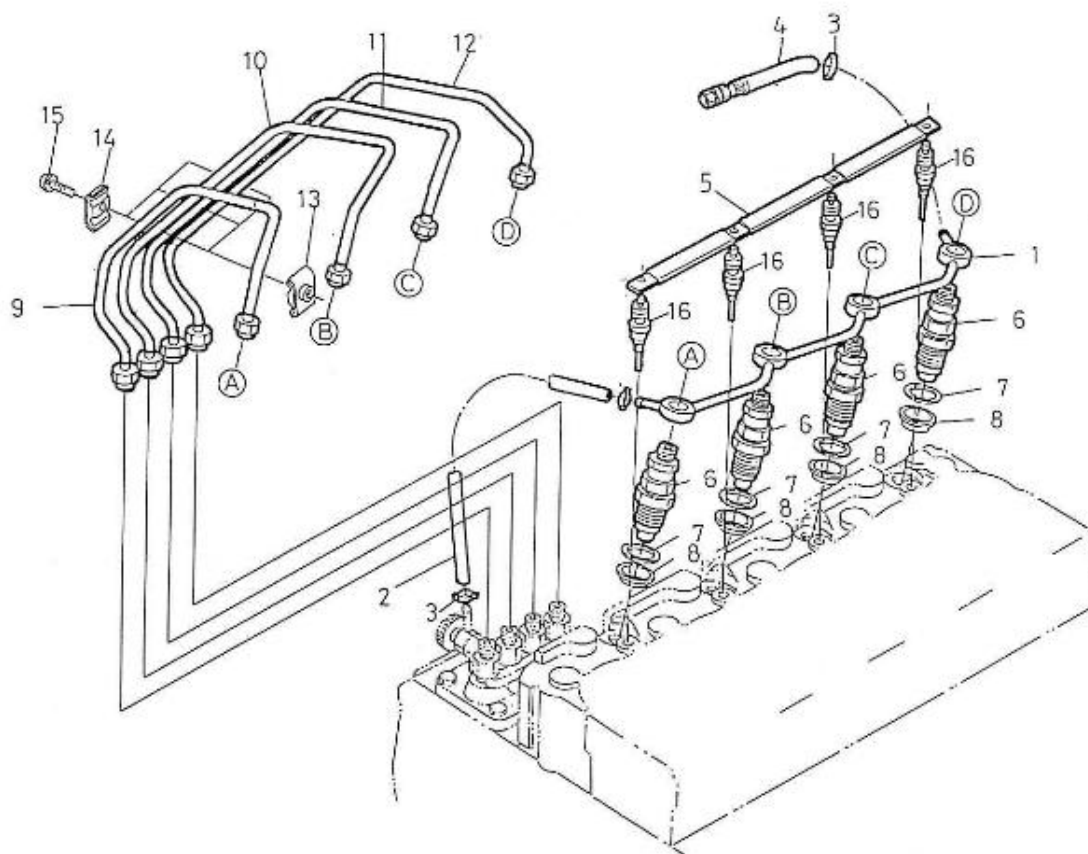

4.200HE STANDARD ENGINE / INJECTION NOZZLES AND PIPES

Part number	Item	Désignation article	Quantity
970307386	1	FUEL RETURN PIPE	1
970307278	2	HOSE	1
970310171	3	CLAMP	3
970307279	4	HOSE	1
970307394	5	CORD,GLOW PLUG	1
970307760	6	KIT,NOZZLE HOLDER	4
970142109	7	GHASKET, RING INJECTORS	4
970307388	8	SEAL,HEAT	4
970307389	9	INJECTION PIPE	1
970307390	10	INJECTION PIPE	1
970307391	11	INJECTION PIPE	1
970307392	12	INJECTION PIPE	1
970142114	13	CLAMP,FUEL LINES 1+2	3
970142115	14	CLAMP,FUEL-LINES 1+2	3
970492118	15	SCREW,M 5X 20 ROUND HEAD	3
970307393	16	GLOW PLUG	4