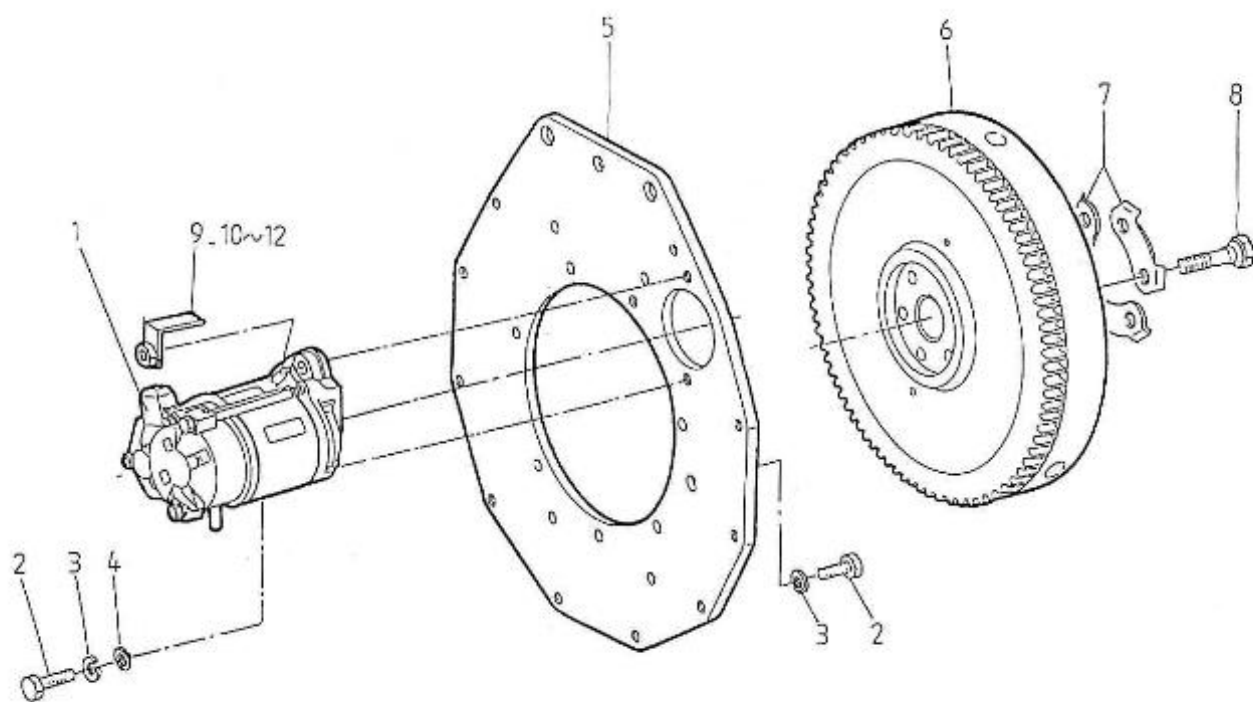

4.200HE STANDARD ENGINE / FLYWHEEL

Part number	Item	Désignation article	Quantity
970302070	1	STARTER,MOTOR 12V 0,8KW	1
970300044	2	BOLT,HEX M10X1,25X 25	12
970119136	3	WASHER,SPRING D10	13
970119135	4	WASHER,PLAIN D10	2
970302643	5	PLATE,REAR END 6.280	1
970301627	6	FLYWHEEL,CPL.4.190	1
970302397	7	WASHER,FLYWHEEL 3PCS.	1
970302396	8	BOLT,FLYWHEEL	6
970307436	9	NUT	1
970119140	10	BOLT,SOCK M10X 50	1
970119135	11	WASHER,PLAIN D10	1
970119136	12	WASHER,SPRING D10	1