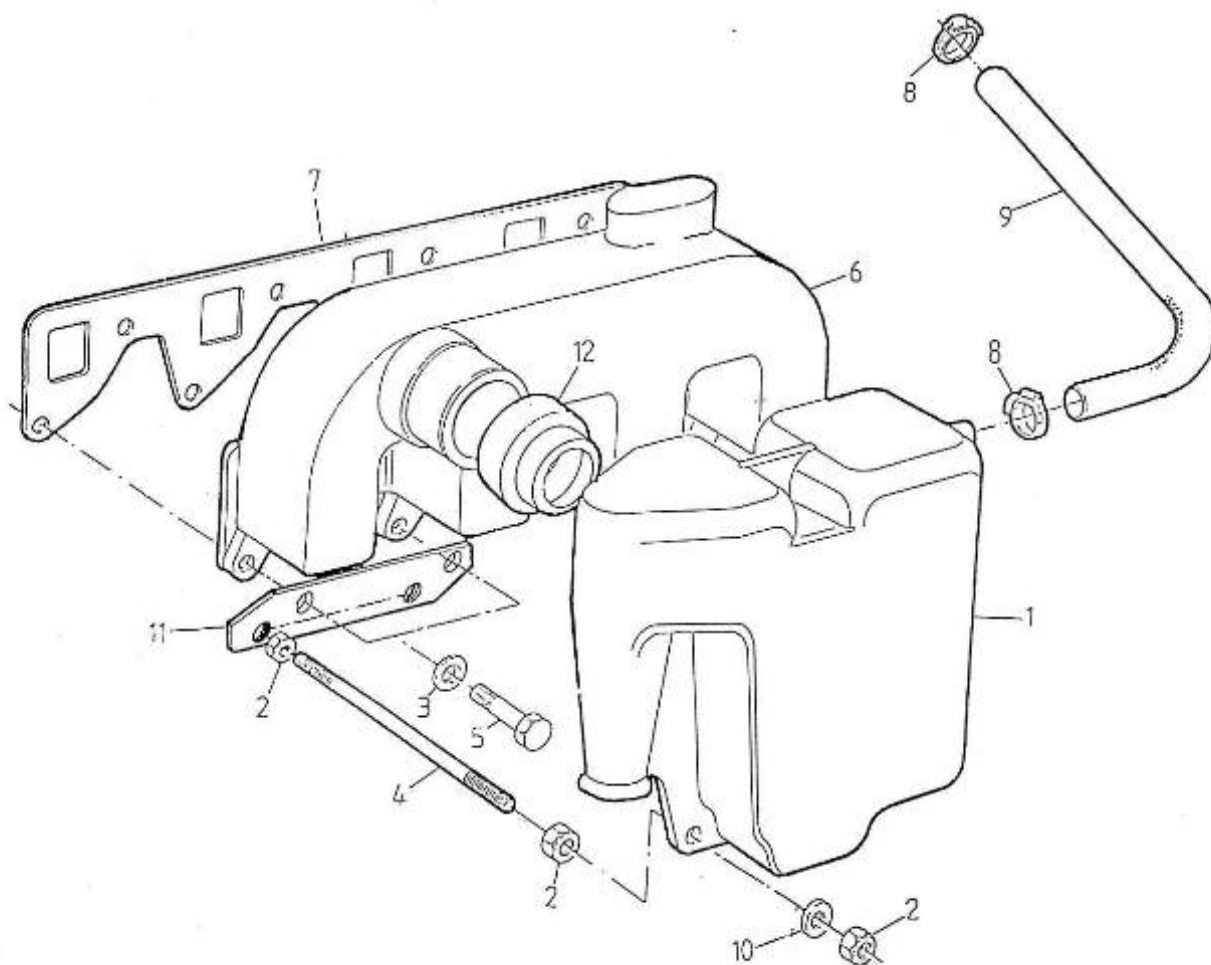

4.200HE STANDARD ENGINE / AIR FILTER

Part number	Item	Désignation article	Quantity
970301715	1	FILTER,AIR 4.190 6.280	1
970027322	2	NUT,M 8	6
970119139	3	WASHER,CORRUGATED D8	4
970301581	4	STUD,M 8X110	2
970409603	5	BOLT,HEX M 8X 25	2
970307412	6	MANIFOLD,INLET	1
970302137	7	GASKET,INTAKE MANIFOLD 4.190	1
970439306	8	CLAMP	2
970496045	9	HOSE,CARTER DEAIR	1
970119138	10	WASHER,SPRING D 8	2
970307414	11	SUPPORT AIR FILTER	1
970307415	12	HOSE	1