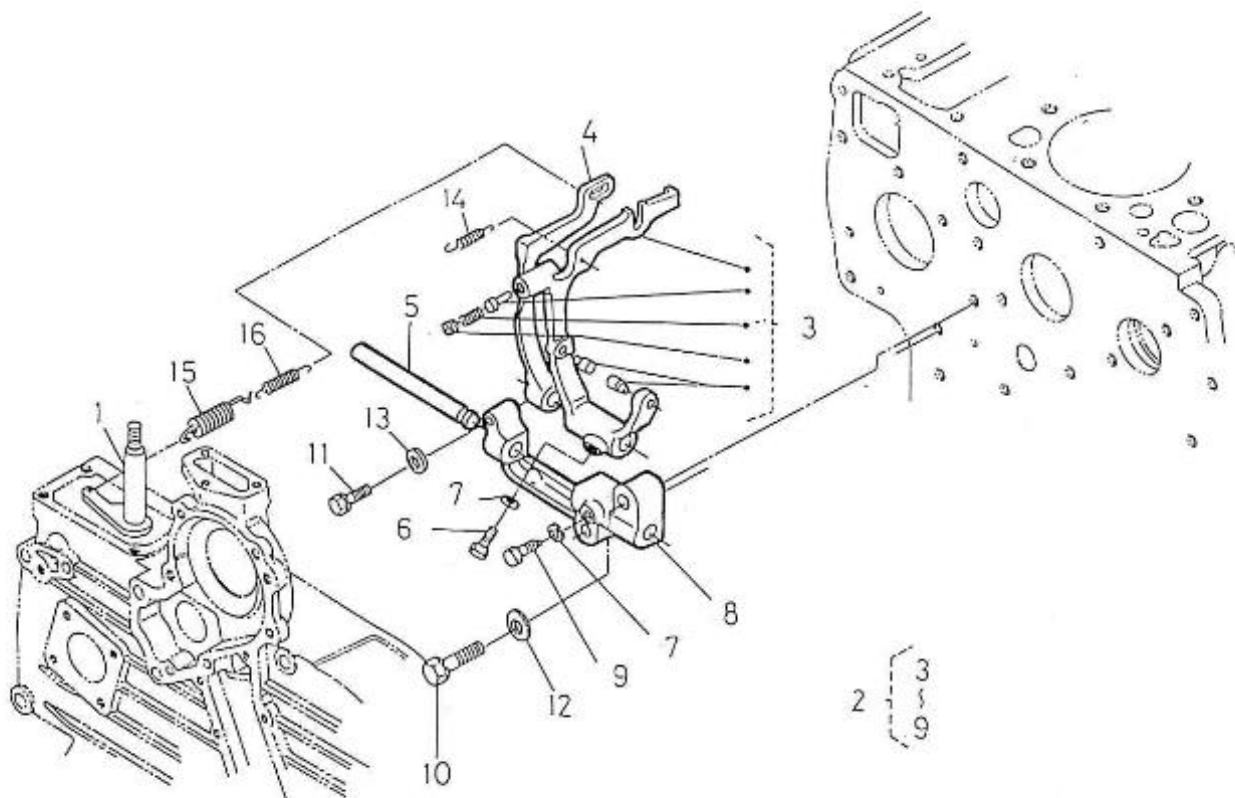

4.200HE STANDARD ENGINE / SPEED REGULATOR

Part number	Item	Désignation article	Quantity
970302030	1	LEVER,GOVERNOR	1
970307380	2	ASSY LEVER,FORK	1
970307382	4	LEVER,FORK	1
970302035	6	BOLT	1
970119149	7	WASHER, SPRING D 6	2
970302036	8	SUPPORT,FORK LEVER	1
970490520	9	BOLT	1
970302037	10	BOLT,M 8X 32	2
970491323	11	BOLT,M 6X 28	1
970301933	12	WASHER,PLAIN D 8	2
970141326	13	WASHER, PLAIN D6	1
970303921	14	SPRING,START	1
970307383	15	SPRING	1
970307384	16	SPRING.GOVERNOR 2	1