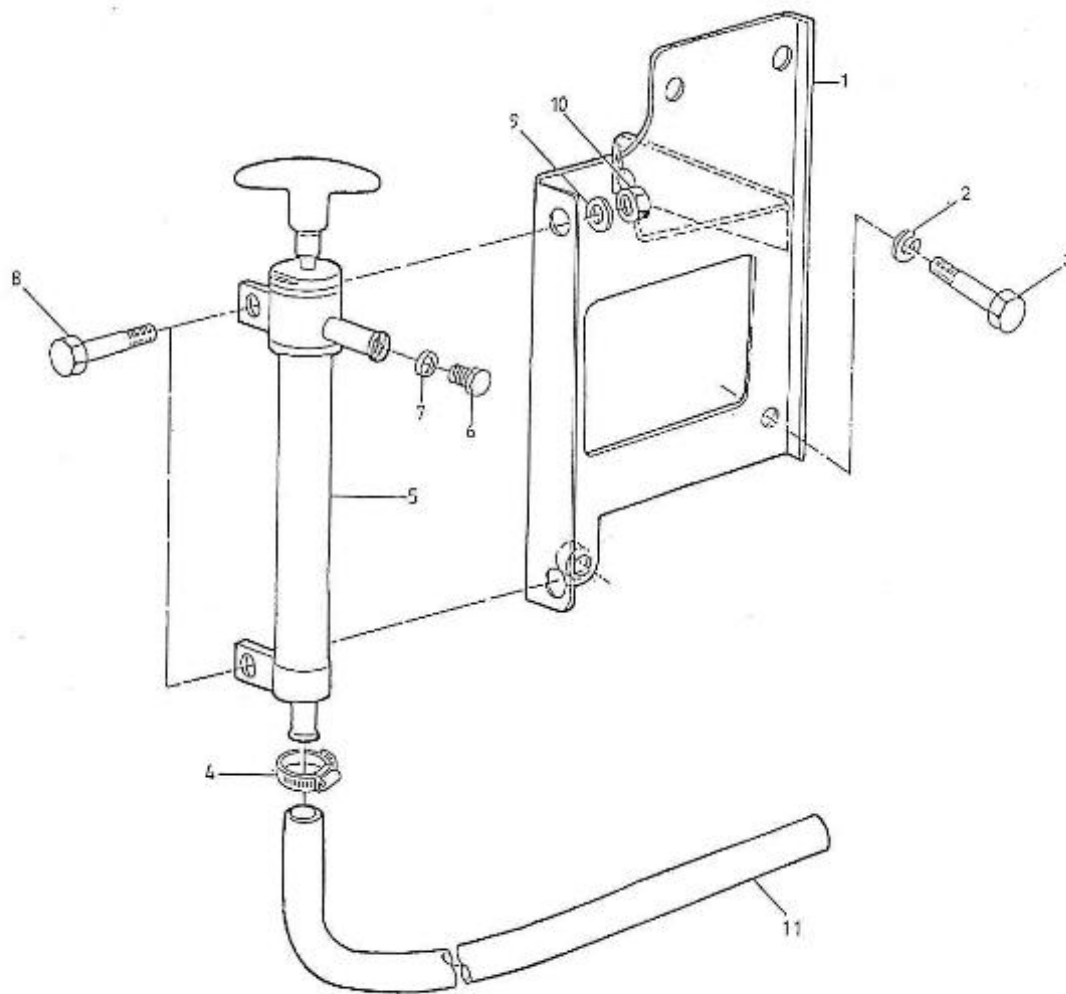

4.200HE STANDARD ENGINE / OIL DRAIN PUMP

Part number	Item	Désignation article	Quantity
970302677	1	SUPP,FUELFILTER-OILEXTR.4.190,	1
970119138	2	WASHER,SPRING D 8	3
970301280	3	BOLT,HEX M 8X 90	2
970439306	4	CLAMP	2
970439302	5	PUMP,OIL EXTRACTION	1
970832061	6	BOLT	1
970300288	7	GASKET,M8	1
970439910	8	BOLT,HEX M 6X 16	2
970119149	9	WASHER, SPRING D 6	2
970635460	10	NUT,M 6	2
970304102	11	DRAIN OIL PIPE	1