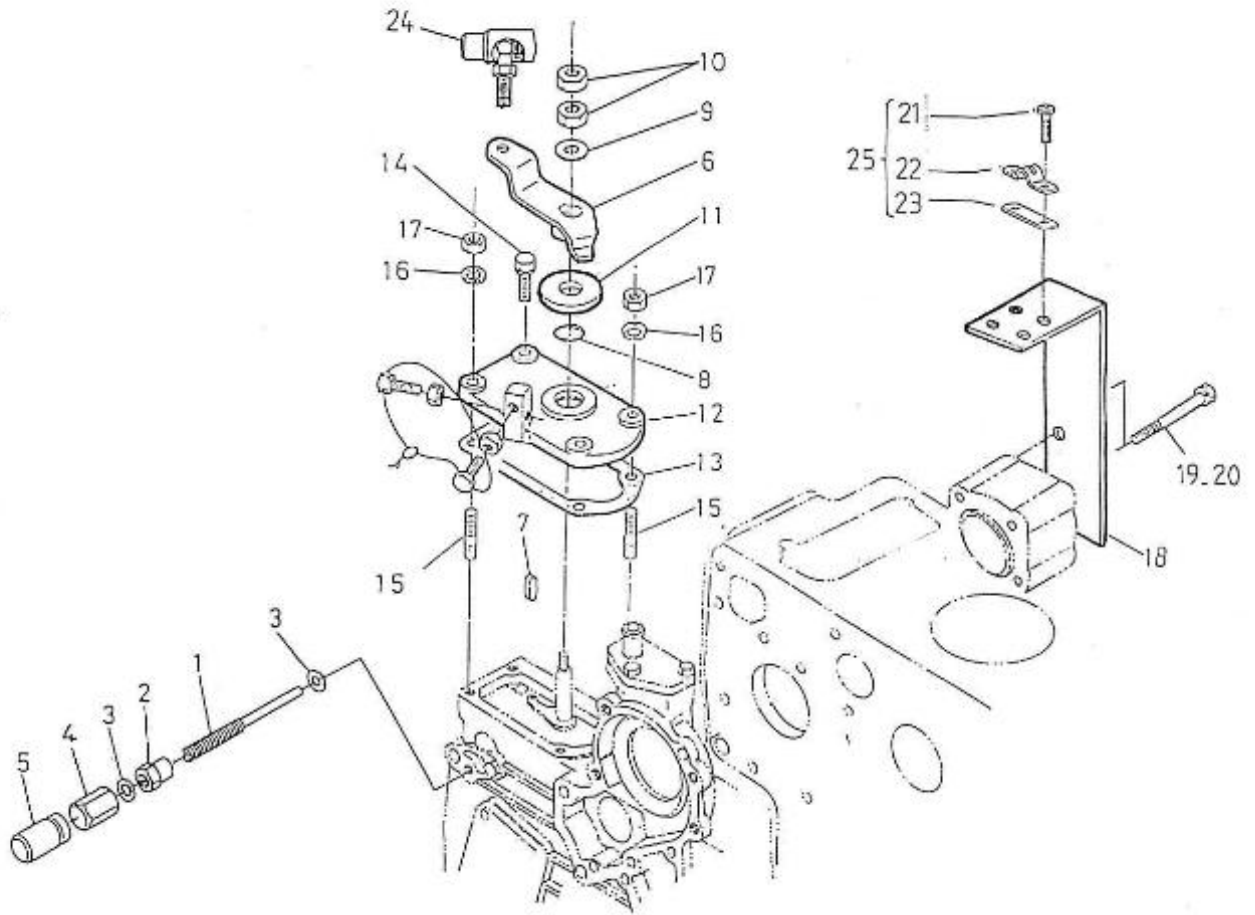

4.200HE STANDARD ENGINE / ACCELERATOR

Part number	Item	Désignation article	Quantity
970302022	1	SCREW,ADJUSTING	1
970140402	2	NUT	1
970150403	3	RING,SEAL	2
970140504	4	NUT, CAP M8	1
970302411	5	CAP,NUT	1
970302023	6	LEVER,SPEED CONTROL	1
970143118	7	KEY,FEATHER	1
970302024	8	O-RING	1
970302025	9	WASHER,PLAIN D 8	1
970302026	10	NUT,M 8	2
970302027	11	SPACER,GOVERNOR	1
970302028	12	COVER,SPEED CONTROL 4.190	1
970302029	13	GASKET,COVER SPEED CONTROL	1
970491536	14	BOLT,M 6X 20	2
970490224	15	STUD	2
970119149	16	WASHER, SPRING D 6	2
970151133	17	NUT,M 6	2
970307403	18	SUPPORT,THROTTLE	1
970300193	19	BOLT,HEX M 8X 70	2
970119138	20	WASHER,SPRING D 8	2
970300317	21	BOLT,HEX M 5X 16	2
QCC33010TF	22	THREADING COLLAR JACKET 33C	1
QCC33014TF	23	COUNTER PLATE 33/43C	1
970830124	24	JOINT	1
970835020	25	CLAMP	1