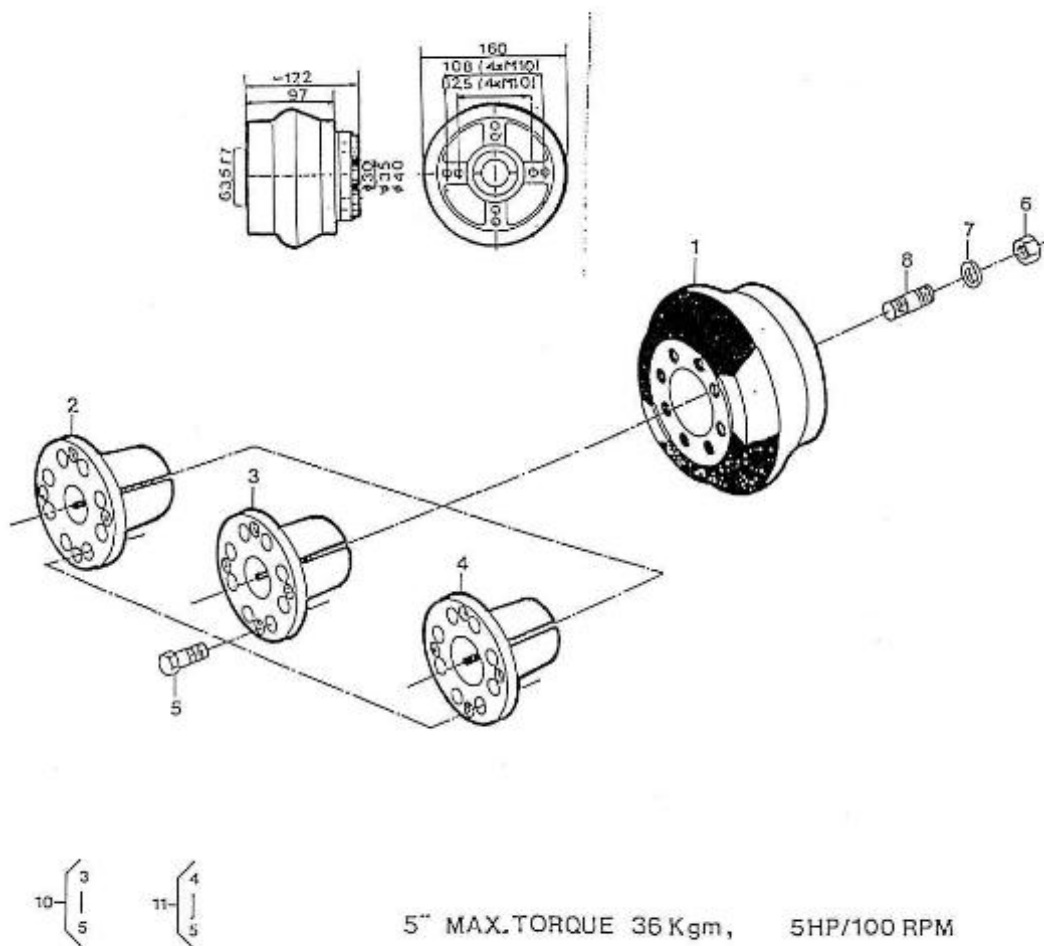

4.200HE STANDARD ENGINE / COUPLING

Part number	Item	Désignation article	Quantity
970301100	1	FLEXIBLE COUPLING 5 P	1
970301106	2	CONE,CLAMPING 5 D30	1
970301107	3	CONE,CLAMPING 4 D35	1
970301108	4	""CONE,CLAMPING 5"" 40""	1
970409603	5	BOLT,HEX M 8X 25	8
970119143	6	NUT, M10	4
970119136	7	WASHER,SPRING D10	4
970621020	8	STUD,M10X 22	4
970301106	9	CONE,CLAMPING 5 D30	1
970301108	11	""CONE,CLAMPING 5"" 40""	1