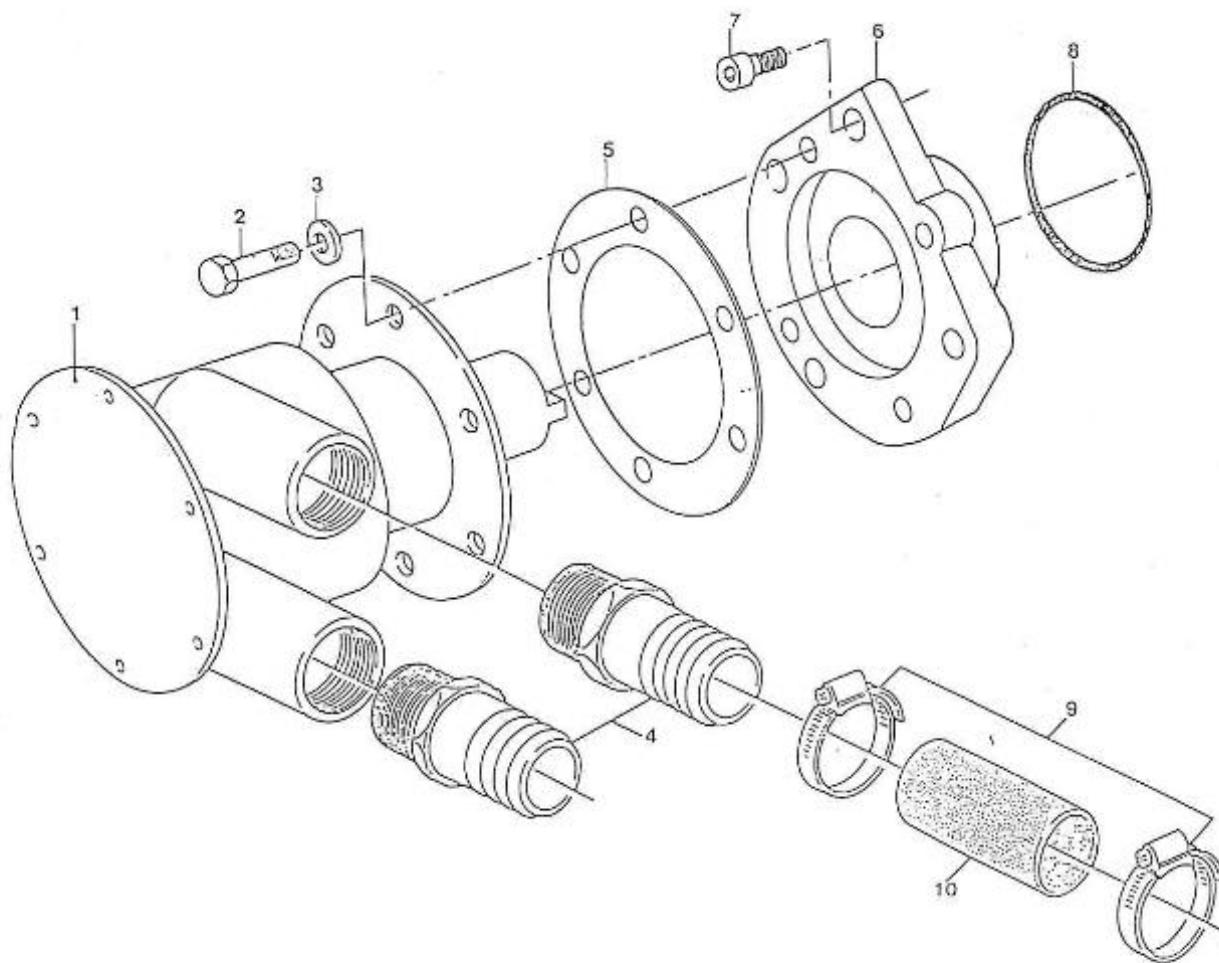

4.200HE STANDARD ENGINE / SEA WATER PUMP

Part number	Item	Désignation article	Quantity
970301725	1	PUMP,WATER F5B-9 4.190	1
970439910	2	BOLT,HEX M 6X 16	4
970609602	3	WASHER,CORRUGATED D 6	4
970604515	4	CONNECTION,HOSE HBW-20	2
970614511	5	GASKET,WATER PUMP F5B-9	1
970300254	6	FLANGE,WATER PUMP 4.110HE	1
970604615	7	BOLT,SOCK M 6X 20	4
970154025	8	O-RING,28,17X3,53	1
970604526	9	CLAMP,HOSE 22-32	2
970646105	10	HOSE,D25 L= 60	1