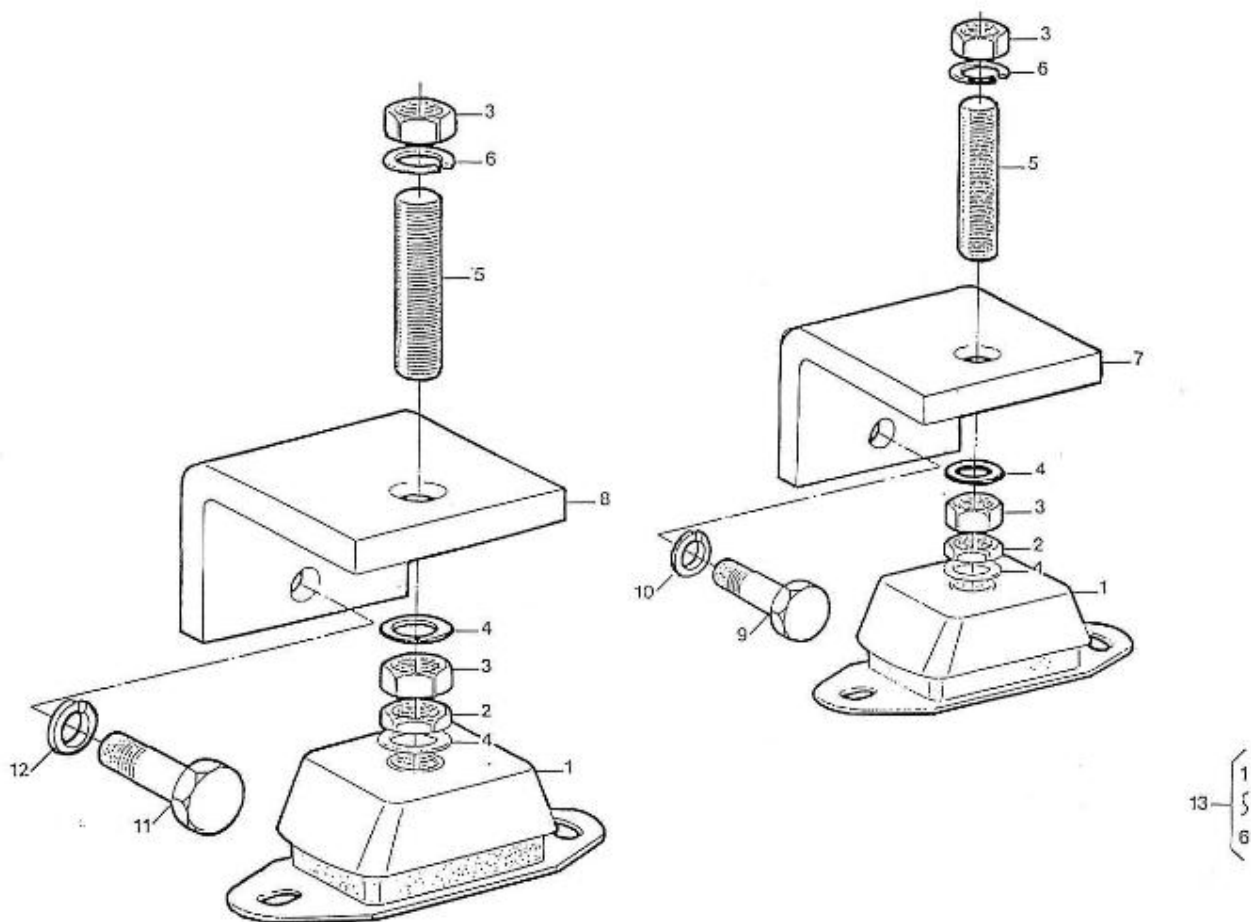

4.200HE STANDARD ENGINE / SUPPORT AND MOUNTING

Part number	Item	Désignation article	Quantity
48190023	1	ELASTICAL MOUNT	4
970639203	2	NUT,M16 LOW	4
970896520	3	NUT	8
970649108	4	WASHER,PLAIN D16	8
970609116	5	STUD,M16X100	4
970649109	6	WASHER,SPRING D16	4
970301704	7	SUPPORT,MOUNT FRONT 4.190	2
970301419	8	SUPPORT,MOUNT REAR	2
970304013	9	BOLT,HEX M10X1.25X 35	4
970119136	10	WASHER,SPRING D10	4
970301736	11	BOLT,HEX M12X1,25X 30	4
970409154	12	WASHER,SPRING D12	4
48190023	13	ELASTICAL MOUNT	4