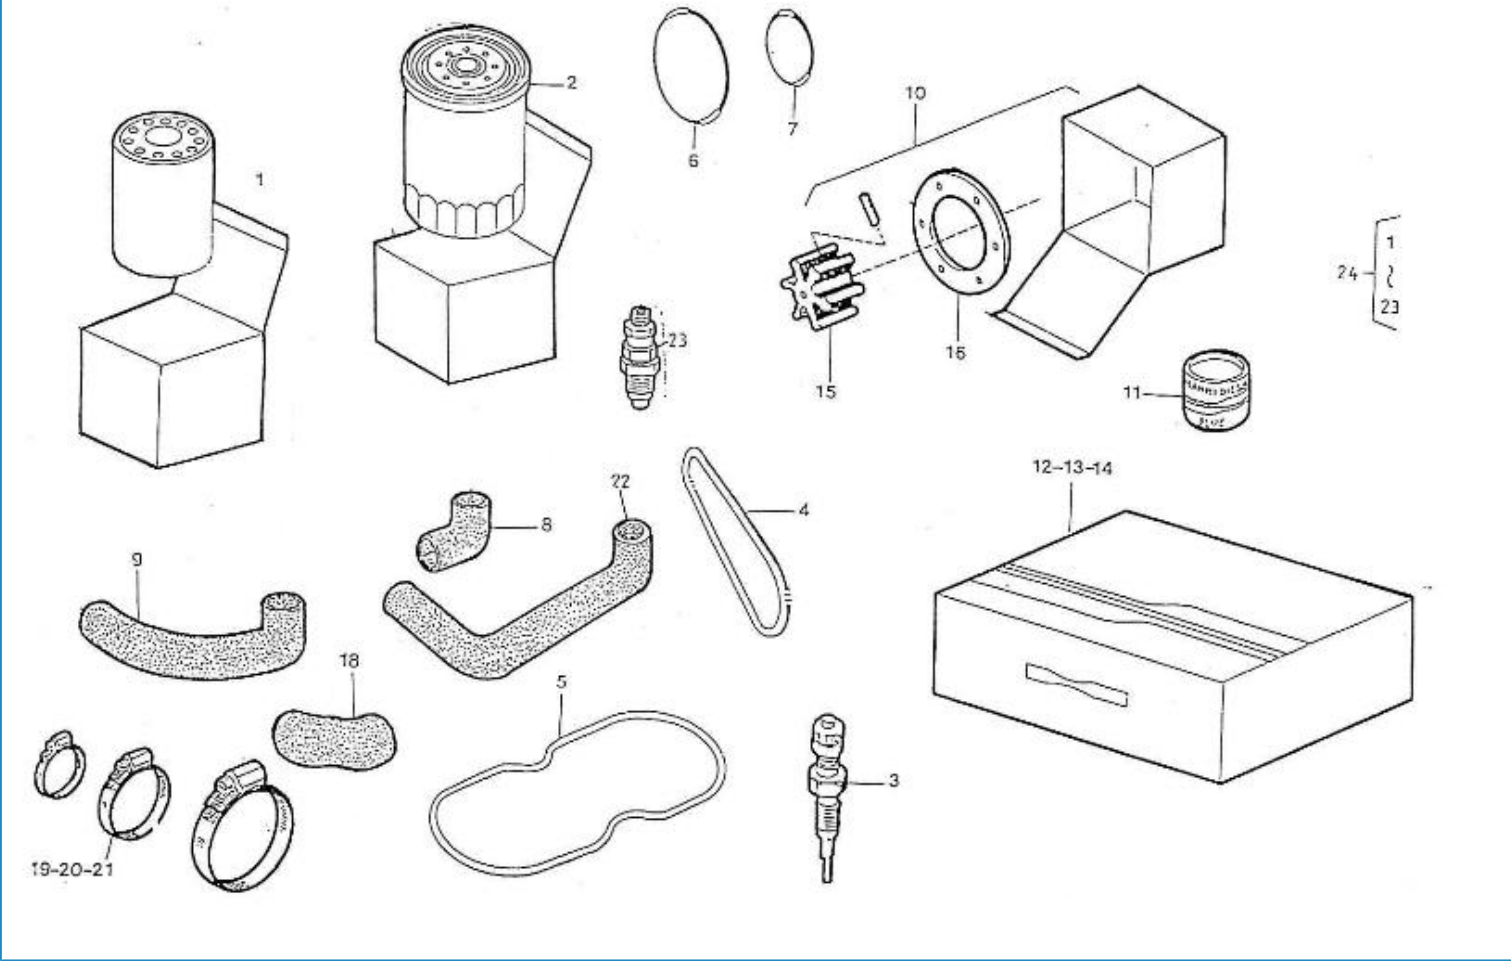

4.200HE STANDARD ENGINE / MAINTENANCE KIT

Part number	Item	Désignation article	Quantity
970622350	1	FILTER,FUEL	1
970603003	2	FILTER,ELEMENT OIL 4.180/90	1
970307393	3	GLOW PLUG	1
970301448	4	V-BELT,SPA 1120 LW	1
970301995	5	GASKET,COVER CYL:HEAD 4.190	1
970301719	6	O-RING,68,00X4,00	2
970154025	7	O-RING,28,17X3,53	1
970301713	8	HOSE,ELBOW COVER HEATEX.4.190	1
970301718	9	HOSE,WATER RETURN D32-34	1
970604591	10	SET,IMPELLER W/PUMP 4.110-190-	1
970301521	11	PAINT,NANNI BLUE 125CC	1
970310008	12	CASE	1
970301347	13	INSERT,CASE	1
970301348	14	INSERT,CASE BOTTOM	1
970544310	15	IMPELLER,WATER PUMP F 7B-803	1
970301670	16	GASKET	1
970856011	17	BULB 12V-2W	1
970301714	18	HOSE,D32 COVER THERMO.4.190	1
970604526	19	CLAMP,HOSE 22-32	2
970300922	20	CLAMP,HOSE 26-38	2
970604533	21	CLAMP,HOSE 32-44	1
48325012	22	HOSE	1
970307760	23	KIT,NOZZLE HOLDER	1