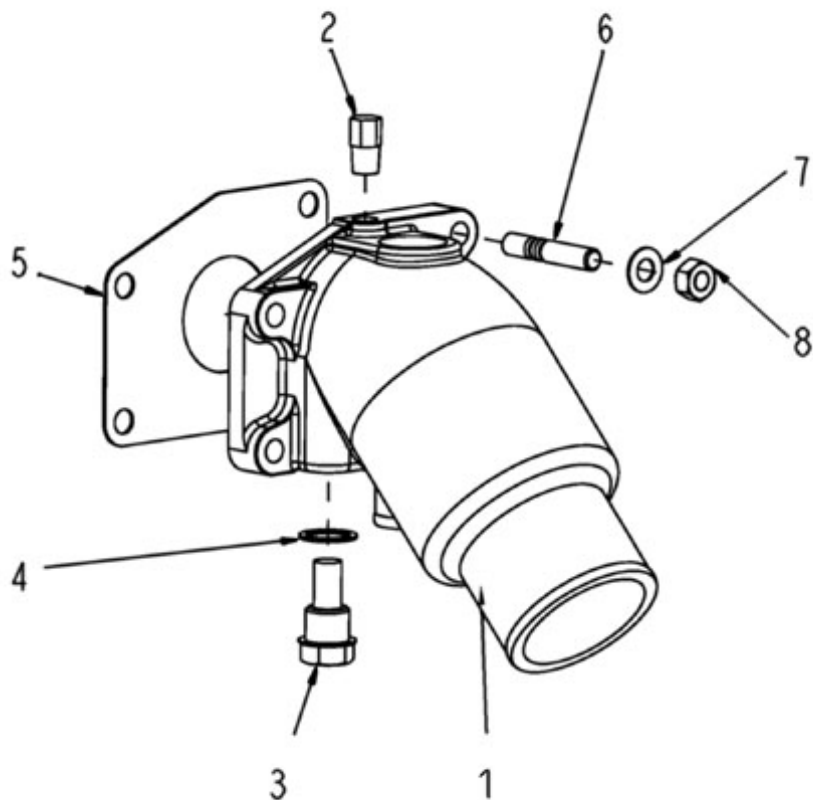

4.200HE STANDARD ENGINE / EXHAUST ELBOW

Part number	Item	Désignation article	Quantity
970301706APR	1	MIXER	1
970307265	2	PLUG,HEX 1/8	1
970494635	3	ANODE,ZINC CPL M16X1,5	1
970300199	4	GASKET,RING D16	1
970301710	5	GASKET,MIXER 4.190	1
970300374	6	STUD,M 8X 30	3
970119139	7	WASHER,CORRUGATED D8	4
970027322	8	NUT,M 8	4