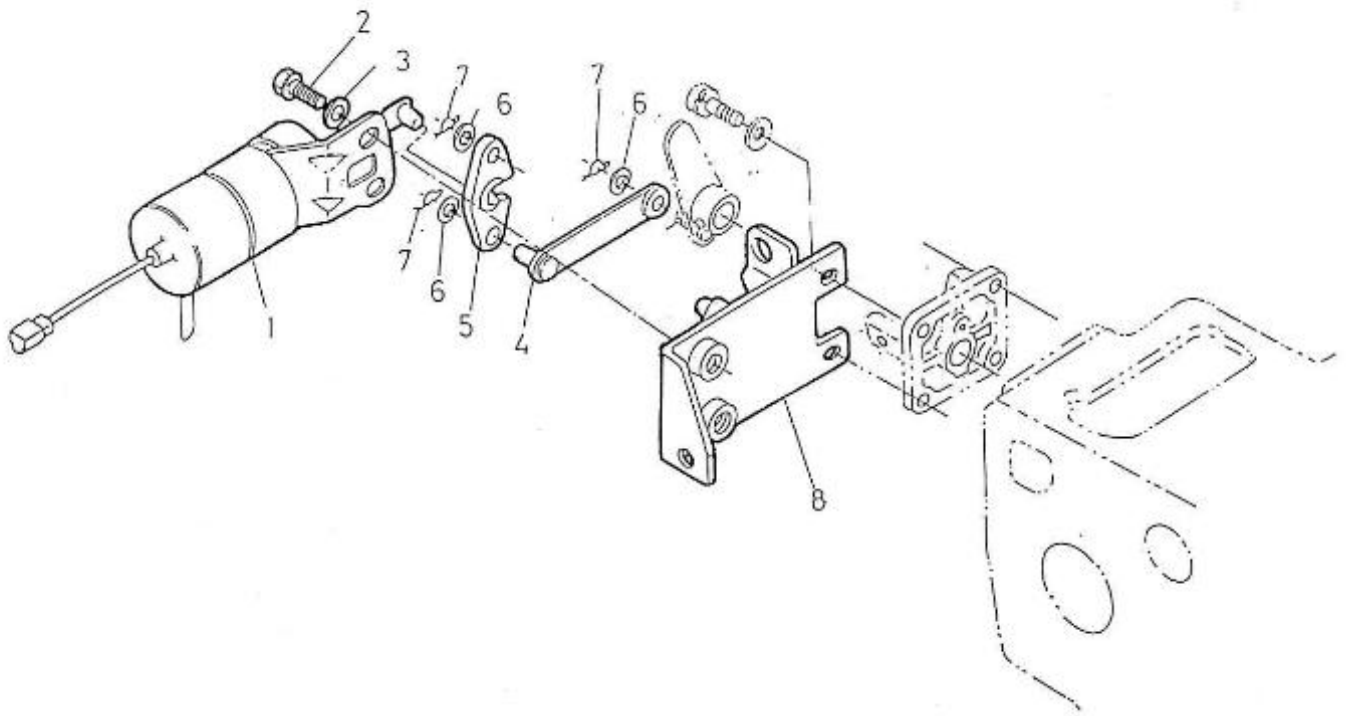

4.200HE STANDARD ENGINE / ELECTRICAL STOP

Part number	Item	Désignation article	Quantity
970307362	1	SOLENOID,STOP	1
970490919	2	BOLT,M 8X 16	2
970301933	3	WASHER,PLAIN D 8	2
970307363	4	LEVER,STOP(1)	1
970307364	5	LEVER,STOP(2)	1
970141326	6	WASHER, PLAIN D6	3
970307365	7	PIN,SNAP	3
970307366	8	SUPPORT,SOLENOID	1